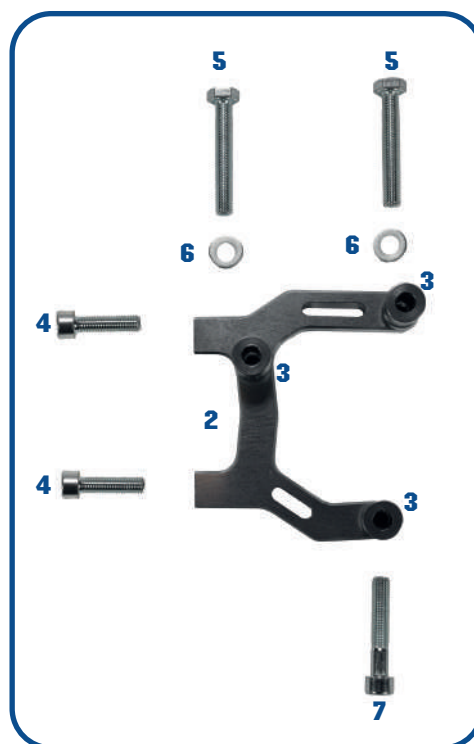

15

AXLES

EX	CODE	ITEM	€
1	LK021Y 12	T F3 100/125 L=1020 AXLE	
	LK021Y 11	T F3 100/125 L=1030 AXLE	
	LK021P 10	T F4 100/125 L=1020 AXLE	
	LK021P 9	T F4 100/125 L=1030 AXLE	
	LK021Z 9	T F5 100/125 L=1020 AXLE	
	LK021Z 9 BOCC	T F5 100/125 L=1020 AXLE WITH BUSHING	
	LK021Z 8	T F5 100/125 L=1030 AXLE	
	LK021Z8 BOCC	T F5 100/125 L=1030 AXLE WITH BUSHING	
	LK021Q 5	F6 100/125 L=1020 AXLE	
	LK021Q 7	F6 100/125 L=1030 AXLE	
	LK021Q 9	T F6 100/125 L=1020 AXLE	
	LK021Q 8	T F6 100/125 L=1030 AXLE	
	LK021R 6	T C6 100/125 L=1030 AXLE	
	LK021R 5	C6 100/125 L=1030 AXLE	
	LK021S 6	T C7 100/125 L=1030 AXLE	
	LK021T 5	T C8 100/125 L=1020 AXLE	
	LK021T 6	T C8 100/125 L=1030 AXLE	
	LK021W 1	F7 100 L=1020 AXLE	
	LK021W 2	F7 125 L=1020 AXLE	
	LK021W3	F8 100/125 L=1030 AXLE	
	LK021Z 12	F9 100/125 L=1020 AXLE	
LK021Z 13	F9 100/125 L=1030 AXLE		
LK021Z 13 BOCC	F9 100/125 L=1030 AXLE WITH BUSHING		
2	LK021U	THREE-PIN AXLE KEY	

DIRECT DRIVE BRAKE SYSTEM

SHIFTER BRAKE SYSTEM

REAR BRAKE SYSTEM

EX	CODE	ITEM	€
1	LK0312 LKF14	LKF14 REAR BRAKE CALIPER	
2	LK31B LKF14	KK-R REAR BRAKE CALIPER SUPPORT PLATE	
3	LK031B LKF14 1	KK-R CALIPER SUPPORT PLATE SPACER	
4	LK061B 8X30	8X30 VTCE SCREW	
5	LK061C 8X50	8X50 TE SCREW	
6	LK061E 3	3MM C WASHER	
7	LK061B 8X45	8X45 VTCE SCREW	
8	LK030K 100 KK-R	REAR BRAKE HOSE	

REAR CALIPER ASSAMBLED VIEW

EX	CODE	ITEM	€
1	LK031B C LKF14	LKF14 REAR BRAKE CALIPER BODY	
2	LK039E 22	NBR 70 29,75X3X53 O-RING	
3	LK031G LKF14	LKF14 REAR BRAKE CALIPER PISTON	
4	LK031S 5	20X10 MAGNET	
5	LK061A 4X12	4X12 VSP SCREW	
6	LK0322	M 10X1 VENT	
7	LK061B 5X70	5X70 VTCE SCREW	
8	LK061D SAUT	M5 HIGH SELF-LOCKING FLANGED NUT	
9	LK031J LKF14	MEDIUM LKF14 REAR BRAKE PAD	
9	LK031J LKF14 SOFT	SOFT LKF14 REAR BRAKE PAD	
9	LK031J LKF14 HARD	HARD LKF14 REAR BRAKE PAD	
10	LK031Z TAPPO	REAR BRAKE CALIPER CAP	
11	LK039E 10	32,92 X 2,62 O-RING	
12	LK031Z KIT F14	REAR CALIPER SEAL REBUILDING KIT	