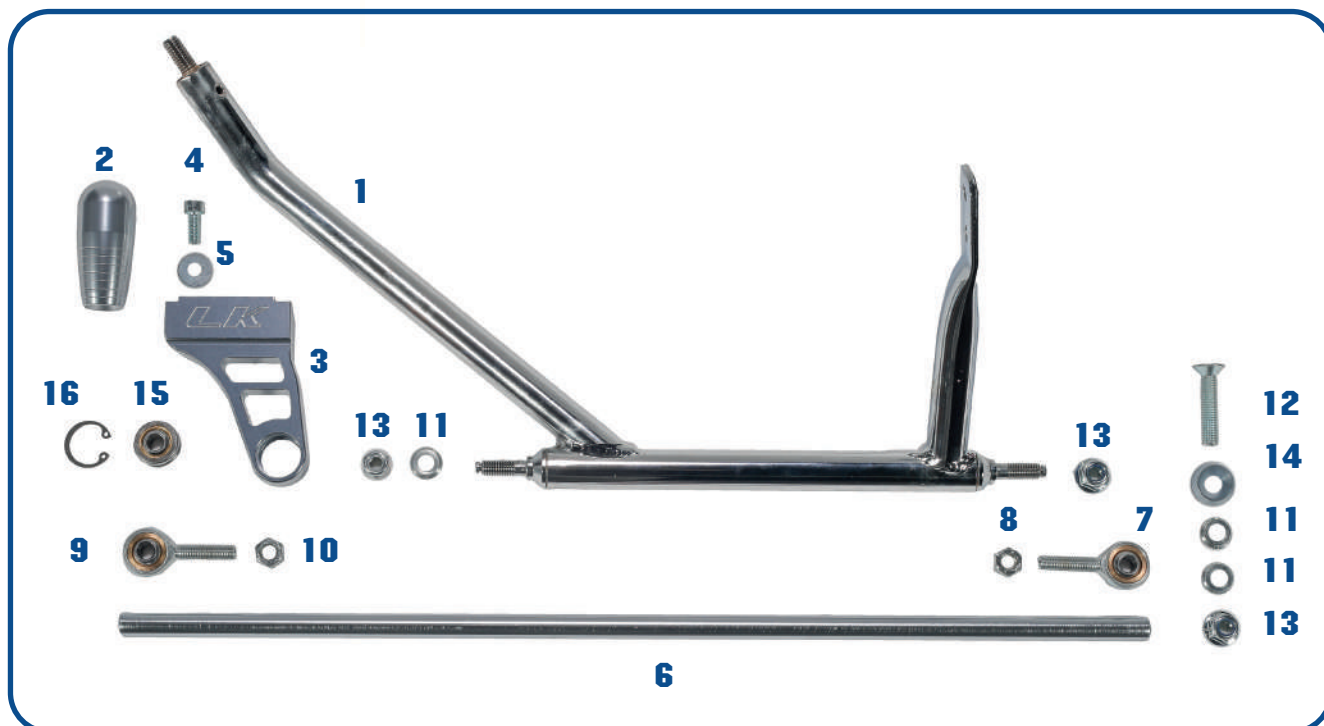

GEAR LEVER

EX	CODE	ITEM	€
1	LK016N 3	KZ GEAR LEVER	
2	LK0160	GEAR LEVER KNOB	
3	LK064E 1	KZ GEAR LEVER HOLDER PLATE	
4	LK061B 6X16	6X16 VTCE SCREW	
5	LK061E 6X18	6X18 WASHER	
6	LK016A T	GEAR SHIFT ROD	
7	LK016C	RIGHT UNIBALL	
8	LK061D 8	M8 NUT	
9	LK016B	LEFT UNIBALL	
10	LK061D 8S	LEFT M8 NUT	
11	LK061E 3	3MM C WASHER	
12	LK061A 8X40	8X40 VSP SCREW	
13	LK061D 8AUT.B	M8 SELF-LOCKING NUT	
14	LK020D T	8X22 ALLUMINIUM COUNTERSUNK WASHER	
15	LK016H	UNIBALL	
16	LK016I	UNIBALL SEEGER