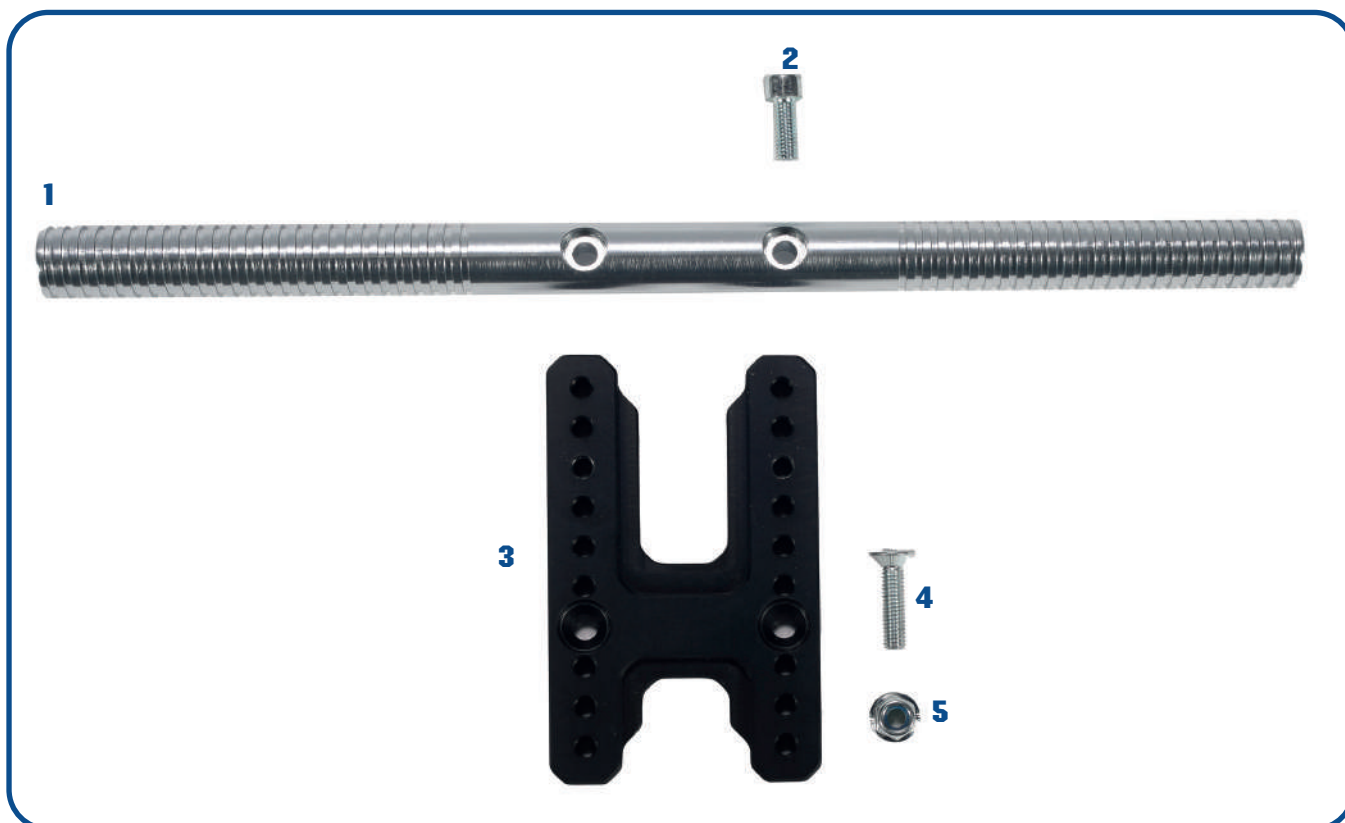

FEET SUPPORT

EX	CODE	ITEM	€
1	LK007N 2021	FEET SUPPORT	
2	LK061B 6X16	6X16 VTCE SCREW	
3	LK007N K1	K1 FEET SUPPORT HOLDER	
4	LK061A 6X30	6X30 VSP SCREW	
5	LK061D FLAN	SELF-LOCKING FLANGED M6 NUT