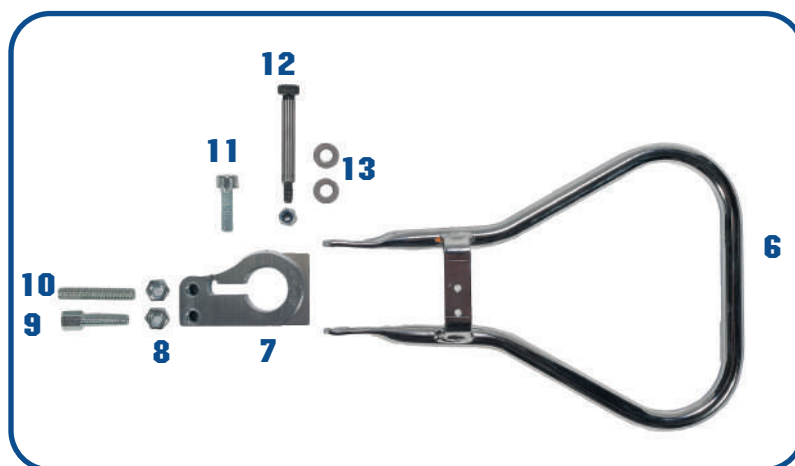

FEET SUPPORT

EX	CODE	ITEM	€
1	LK007N 2021	FEET SUPPORT	
2	LK061B 6X16	6X16 VTCE SCREW	
3	LK007N K1	K1 FEET SUPPORT HOLDER	
4	LK061A 6X30	6X30 VSP SCREW	
5	LK061D FLAN	SELF-LOCKING FLANGED M6 NUT	

STEERING SYSTEM

STEERING WHEEL/STEERING WHEEL HUB/CLUTCH LEVER

EX	CODE	ITEM	€
1	LK016P IN NAT	INCLINED STEERING WHEEL HUB	
2	LK061B 6X35	6X35 VTCE SCREW	
3	LK061D FLAN	M6 SELF-LOCKING FLANGED NUT	
4	LK061A 6X25	6X16 VSP SCREW	
5	LK020E T	6X19 ALLUMINIUM COUNTERSUNK WASHER	
6	LK016R 2017	CLUTCH LEVER	
7	LK016R 3	CLUTCH LEVER SUPPORT	
8	LK061D 6	M6 NUT	
9	LK036G	D.6 CLUTCH CABLE ADJUSTER	
10	B.05.004.A	6X35 GRUB SCREW	
11	LK061B 6X20	6X20 VTCE SCREW	
12	LK0610 M5 6X40	MS 6X40 GROUND SCREW	
13	B.12.025.A 6X12X1	6X12X1 SHIM WASHER	
14	LK014F 1	LENZOKART STEERING WHEEL	