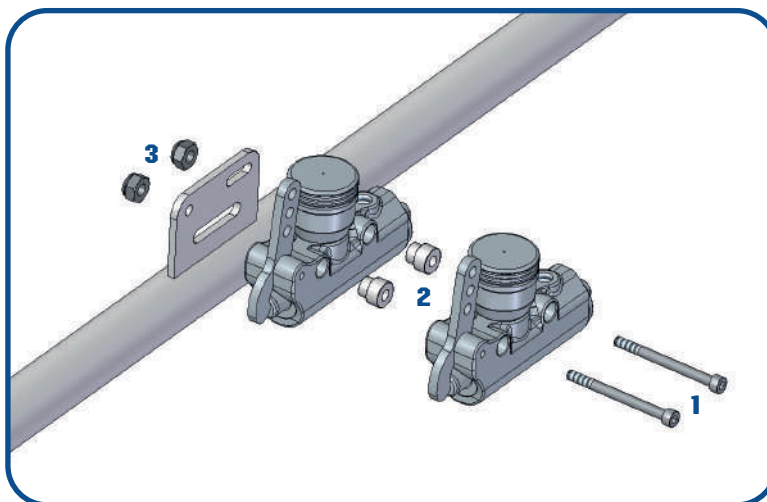

SHIFTER BRAKE PUMPS SCREW KIT

EX	CODE	ITEM	€
1	LK061B 6X75	6X75 VTCE SCREW	
2	LK007N 6	BRAKE PUMPS SPACER	
3	LK061D FLAN	M6 SELF-LOCKING FLANGED NUT