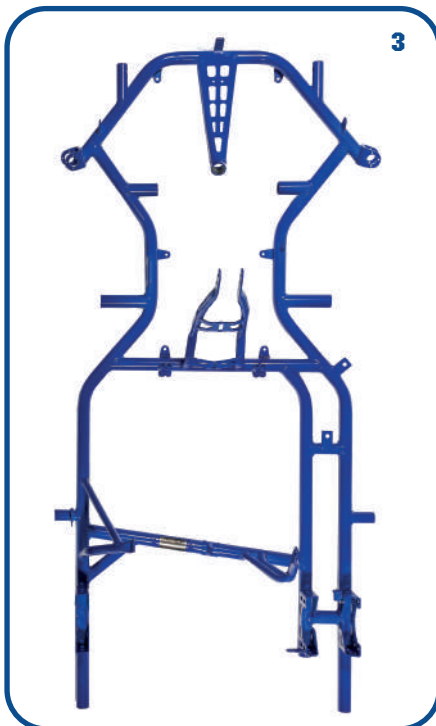

Lenzokart[®]
HIGH PERFORMANCE TECHNOLOGIES

LK line
CATALOG / PRICE LIST
KK-RAMSES

CHASSIS.....	2,3
STABILIZER BARS.....	4
LENZOKART BODYWORKS / SUPPORTS.....	5;6
REAR PROTECTION.....	7
FUEL TANK.....	8
LENZOKART STICKERS KIT / FLOOR PLATE.....	9
AXLE BEARINGS SUPPORTS / BEARINGS.....	10
CHAIN STRETCHER.....	11
K2 EXHAUST SILENCER SUPPORT.....	12
OK-OKJ EXHAUST SILENCER SUPPORT.....	13
AXLES.....	14
BRAKE SYSTEMS.....	15
REAR BRAKE SYSTEM.....	16
REAR CALIPER ASSEMBLED VIEW.....	17
FRONT BRAKE SYSTEM.....	18
FRONT BRAKE CALIPER ASSAMBLLED VIEW.....	19
BRAKE PUMP.....	20
DIRECT DRIVE / SHIFTER BRAKE PUMP SCREWS KIT.....	21
BRAKE SYSTEM CONTROL.....	22
BRAKE DISCS.....	23
REAR / FRONT DISC HOLDERS.....	24
REAR SPROCKET CARRIERS.....	25
PEDALS SYSTEM.....	26
RETRACTED PEDALS SYSTEM.....	27
FEET SUPPORT.....	28
STEERING SYSTEM.....	29
STEERING WHEEL / STEERING WHEEL HUB / CLUTCH LEVER.....	30
STEERING COLUMN.....	31
STUB-AXLES.....	32
STUB AXLE ASSEMBLED VIEW.....	33
GEAR LEVER.....	34
REAR HUBS.....	35
FRONT HUBS.....	36
SEATS.....	37
LEAD BALLASTS.....	38
CHAIN PROTECTION.....	39
RIMS.....	40

CHASSIS

EX	CODE	ITEM	€
	LK003C KK	KK OK-OKJ COMPLETE CHASSIS TUBE Ø30	
	LK003C KK Z	KK KZ COMPLETE CHASSIS TUBE Ø30	
	LK003C RAMSES	OK-OKJ COMPLETE CHASSIS TUBE Ø32	
	LK003C RAMSES KZ	KZ COMPLETE CHASSIS TUBE Ø32	

CHASSIS

EX	CODE	ITEM	€
1	LK003KK 1	KK DIRECT DRIVE BARE FRAME	
2	LK003KK 2	KK SHIFTER BARE FRAME	
3	LK003R 1	RAMSES DIRECT DRIVE BARE FRAME	
4	LK003R 2	RAMSES SHIFTER BARE FRAME	

STABILIZER BARS

EX	CODE	ITEM	€
1	LK17S 1	ROUND FRONT STABILIZER BAR	
2	LK17S TM	ROUND SOFT FRONT STABILIZER BAR	
3	LK17S NY	ROUND NYLON FRONT STABILIZER BAR	
4	LK17S PS	FLAT FRONT STABILIZER BAR	
5	LK17S EL	ELLIPTICAL FRONT STABILIZER BAR	
6	LK0440 T	FRONT STABILIZER BAR CLAMP	
7	LK0440 D EL	ELLIPTICAL STABILIZER BAR CLAMP R	
8	LK0440 S EL	ELLIPTICAL STABILIZER BAR CLAMP L	
9	LK061B BX20	8X20 VTCE SCREW	
10	LK061H 6X10	6X10 GRUB SCREW	