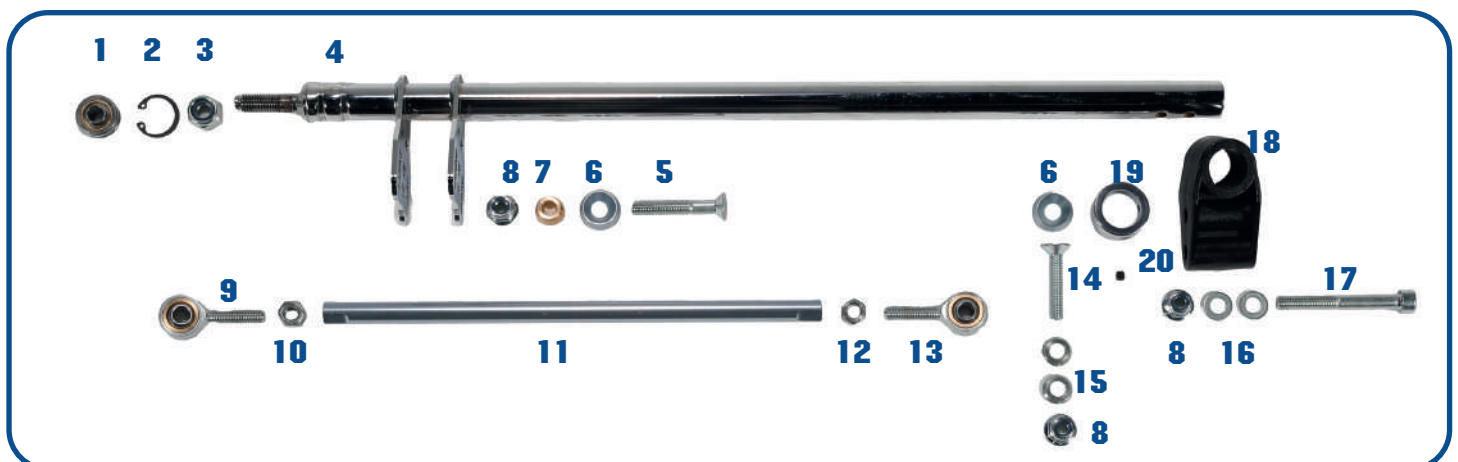

STEERING COLUMN

EX	CODE	ITEM	€
1	LK016H 10	STEERING COLUMN UNIBALL	
2	LK016I 10	UNIBALL SEEGER	
3	LK061D 10B	M10 LOW SELF-LOCKING NUT	
4	LK16G 490	10X490 STEERING COLUMN	
5	LK061A 8X50	8X50 VSP SCREW	
6	LK020D T	8X22 ALLUMINIUM COUNTERSUNK WASHER	
7	LK016T	BRASS BUSHING	
8	LK061D 8AUT.F	M8 SELF-LOCKING FLANGED NUT	
9	LK016B	LEFT UNIBALL	
10	LK061D 8S	M8 LEFT NUT	
11	LK016X	26 CM STEERING ARM	
12	LK061D 8	M8 NUT	
13	LK016C	RIGHT UNIBALL	
14	LK061A 8X45	8X45 VSP SCREW	
15	LK061E 3	3MM C WASHER	
16	LK061E 8	M8 WASHER	
17	LK061B 8X65	8X65 VTCE SCREW	
18	LK016E	20X8X8 STEERING COLUMN HOLDER	
19	LK016L T	STEERING COLUMN SAFETY RING	
20	LK016L G	5X5 GRUB SCREW