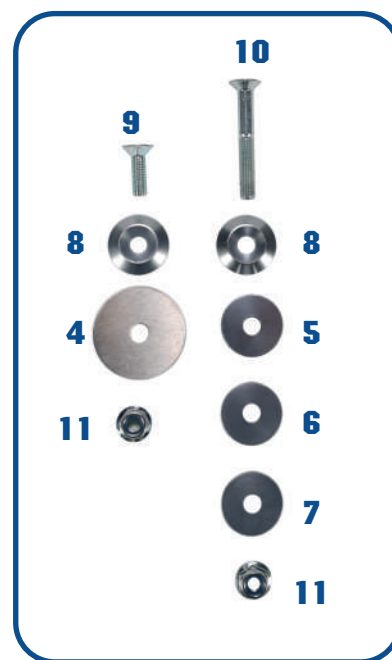

SEATS

EX	CODE	ITEM	€
1	LK015F SILV 1	F6 1 SILVER D3 SEAT	
	LK015F SILV 1+	F6 1+ SILVER D3 SEAT	
	LK015F SILV 2	F6 2 SILVER D3 SEAT	
	LK015F SILV 3	F6 3 SILVER D3 SEAT	
	LK015F SILV 4	F6 4 SILVER D3 SEAT	
2	LK015F S	F6 1 STD SEAT	
	LK015F S ELAS	F6 1 ELASTIC SEAT	
	LK015F M	F6 1+ SEAT	
	LK015F M ELAS	F6 1+ELASTIC SEAT	
	LK015F L	F6 L 2 SEAT	
	LK015F XL	F6 XL 3 SEAT	
	LK015F XXL	F6 XXL 4 SEAT	
	LK015F 5	F6 5 SEAT	
3	LK01S	FROM=25 TO L=40 EXTRA SEAT SUPPORT	
4	LK020Y ALL	ALLUMINIUM SEAT WASHER	
5	LK015N T	5MM ALLUMINIUM SEAT SPACER	
6	LK015M T	10MM ALLUMINIUM SEAT SPACER	
7	LK015L T	20MM ALLUMINIUM SEAT SPACER	
8	LK020A T	8X30 ALLUMINIUM COUNTERSUNK SEAT WASHER	
9	LK061A 8X30	8X30 VSP SCREW	
10	LK061A 8X55	8X55 VSP SCREW	
11	LK061D 8AUT.F	M8 SELF-LOCKING FLANGED NUT