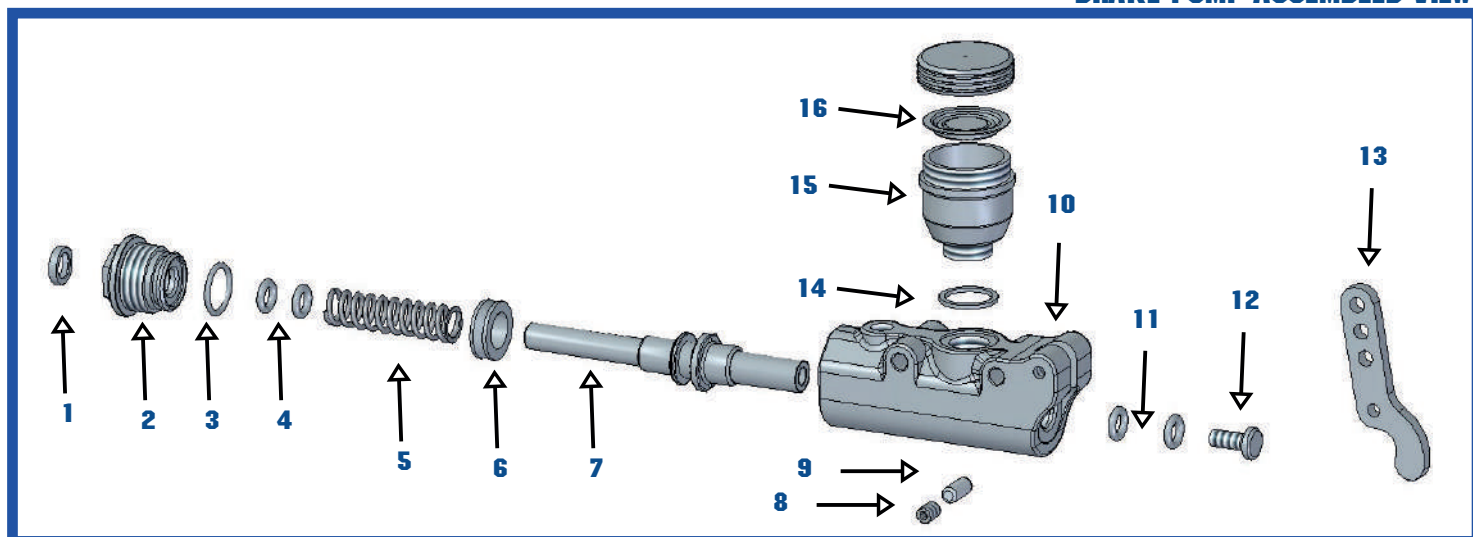

BRAKE PUMP ASSEMBLED VIEW

DIRECT DRIVE BRAKE PUMP SCREWS KIT

EX	CODE	ITEM	€
1	LK061B 6X55	6X55 VTCE SCREW	
2	LK007N 5	5MM SPACER	
3	LK007N 10	10MM SPACER	
4	LK061D FLAN	M6 SELF-LOCKING FLANGED NUT	

SHIFTER BRAKE PUMPS SCREW KIT