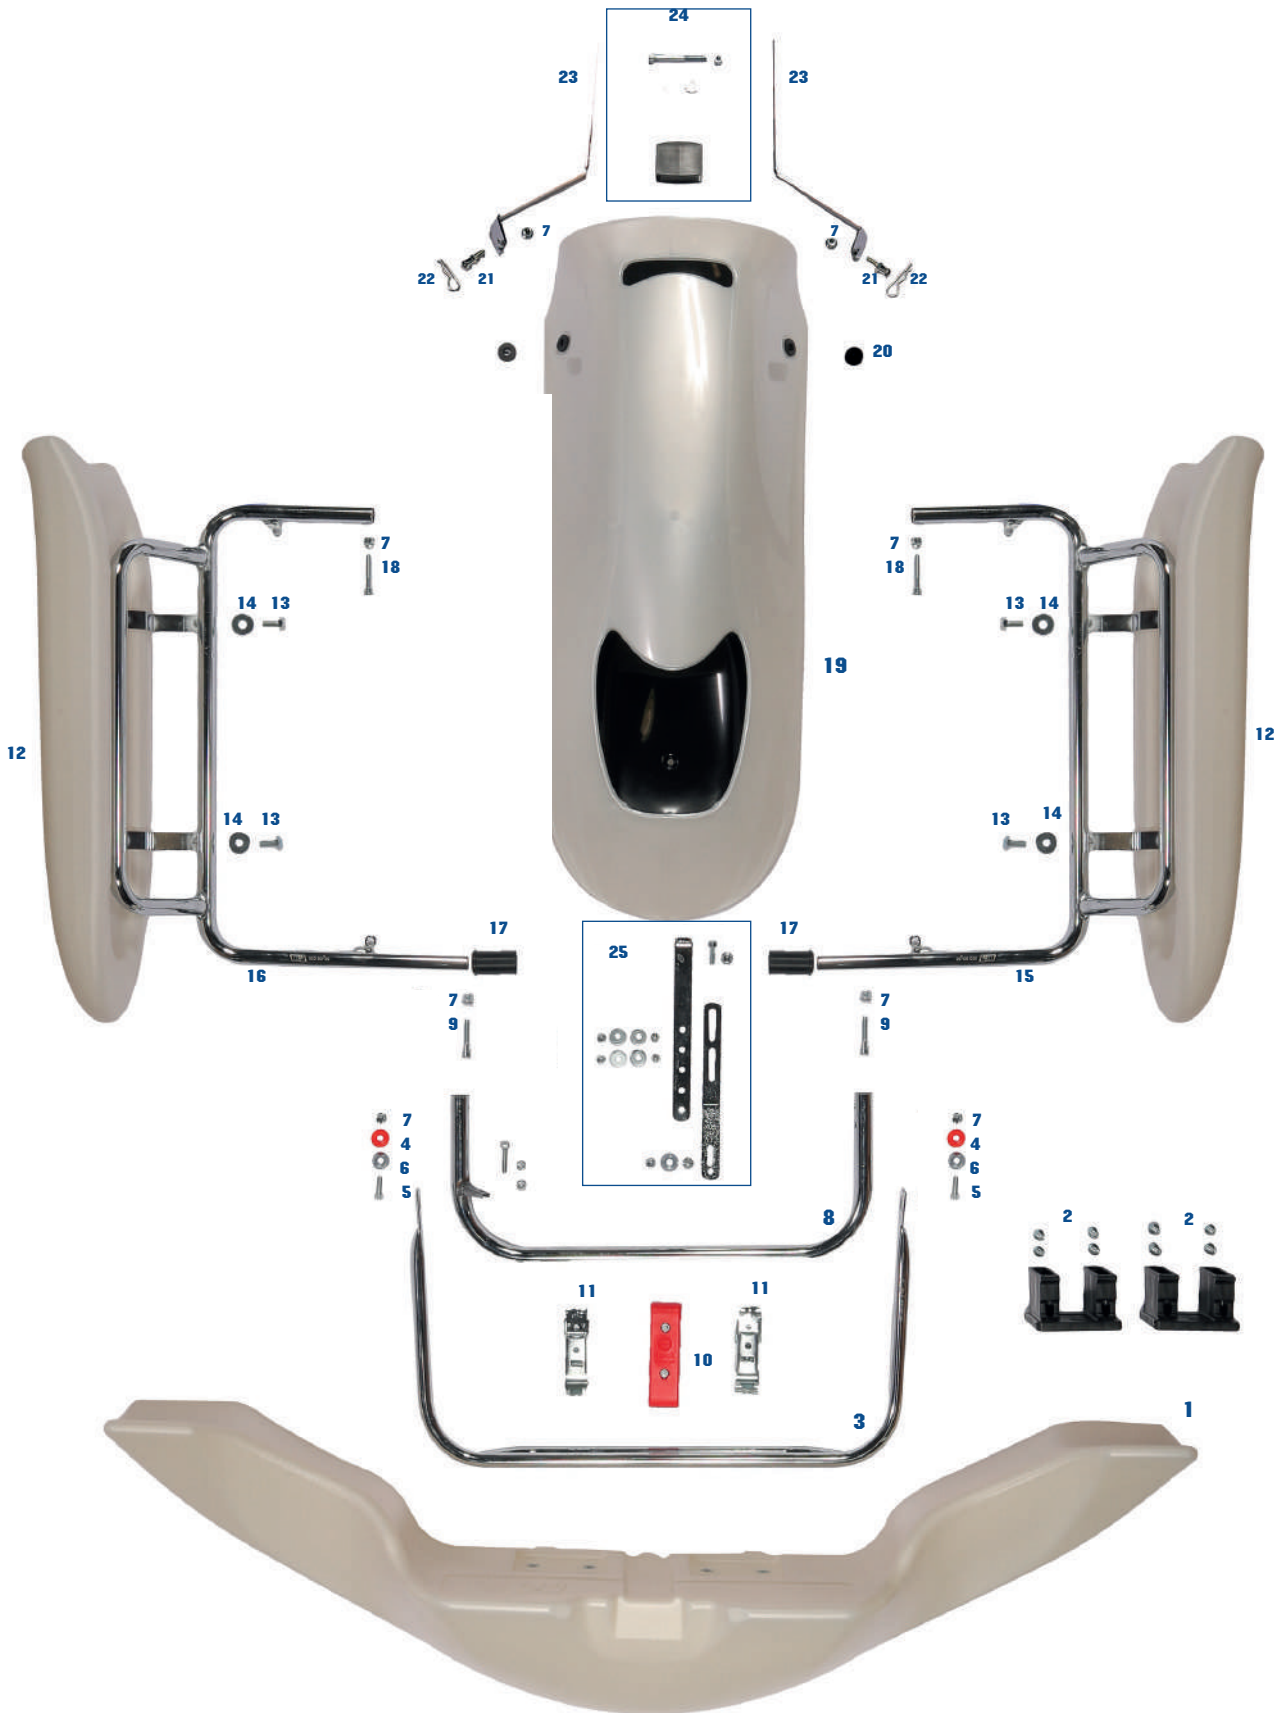

BODYWORKS / SUPPORTS

EX	CODE	ITEM	€
1	LK009U 507	507 MODEL PEARL FRONT SPOILER	
2	LK009F CIK	AT 022 SPOILER ATTACHMENT	
3	LK0170 507	UPPER FRONT SPOILER SUPPORT	
4	LK020E T	6X16 COUNTERSUNK WASHER	
5	LK061A 6X25	6X25 VSP SCREW	
6	LK007L	RUBBER WASHER	
7	LK061D FLAN	M6 SELF-LOCKING FLANGED NUT	
8	LK0170 1 507	LOWER FRONT SPOILER SUPPORT	
9	LK061B 6X35	6X35 VTCE SCREW	
10	LK009G CIK	SPOILER CONNECTION ADAPTER	
11	LK009F	FRONT SPOILER CLAMPS KIT	
12	LK009X 507	507 MODEL SIDE POD	
13	LK061C 8X20	8X20 TE SCREW	
14	LK061E 8X24	8X24 WASHER	
15	LK017G SX 507	507 SIDE POD SUPPORT L	
16	LK017G DX 507	507 SIDE POD SUPPORT R	
17	LK009I	PLASTIC SIDE POD CONNECTOR	
18	LK061B 6X40	6X40 VTCE SCREW	
19	LK009W 508	508 MODEL FRONT FAIRING	
20	LK009Z 3	FRONT FAIRING RUBBER	
21	LK011D	FRONT FAIRING PIN	
22	LK009Z 2	FRONT FAIRING COTTER PIN	
23	LK009W 507 KIT	507 / 508 MODEL FRONT FAIRING SUPPORT KIT	
24	LK016F MK20	HIGH FRONT FAIRING SUPPORT REINFORCEMENT KIT	
25	LK016M MK20	MK20 LOW FRONT FAIRING SUPPORT KIT	

BODYWORKS / SUPPORTS