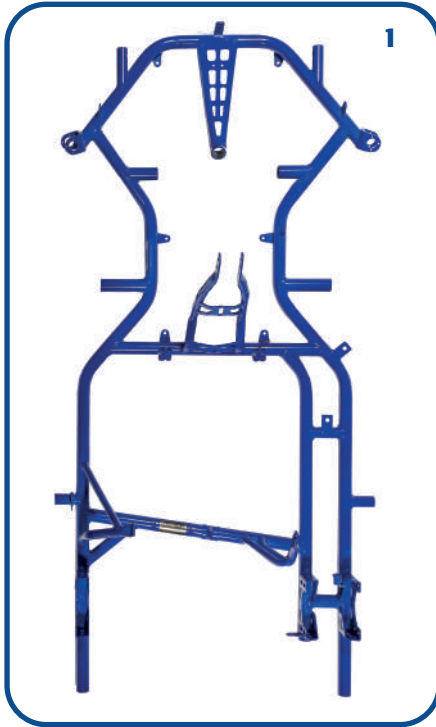

Lenzokart[®]
HIGH PERFORMANCE TECHNOLOGIES

LK line
CATALOG / PRICE LIST
KK-RAMSES

CHASSIS.....	2,3
STABILIZER BARS.....	4
LENZOKART BODYWORKS / SUPPORTS.....	5;6
REAR PROTECTION.....	7
FUEL TANK.....	8
LENZOKART STICKERS KIT / FLOOR PLATE.....	9
AXLE BEARINGS SUPPORTS / BEARINGS.....	10
CHAIN STRETCHER.....	11
K2 EXHAUST SILENCER SUPPORT.....	12
OK-OKJ EXHAUST SILENCER SUPPORT.....	13
AXLES.....	14
BRAKE SYSTEMS.....	15
REAR BRAKE SYSTEM.....	16
REAR CALIPER ASSEMBLED VIEW.....	17
FRONT BRAKE SYSTEM.....	18
FRONT BRAKE CALIPER ASSAMBLLED VIEW.....	19
BRAKE PUMP.....	20
DIRECT DRIVE / SHIFTER BRAKE PUMP SCREWS KIT.....	21
BRAKE SYSTEM CONTROL.....	22
BRAKE DISCS.....	23
REAR / FRONT DISC HOLDERS.....	24
REAR SPROCKET CARRIERS.....	25
PEDALS SYSTEM.....	26
RETRACTED PEDALS SYSTEM.....	27
FEET SUPPORT.....	28
STEERING SYSTEM.....	29
STEERING WHEEL / STEERING WHEEL HUB / CLUTCH LEVER.....	30
STEERING COLUMN.....	31
STUB-AXLES.....	32
STUB AXLE ASSEMBLED VIEW.....	33
GEAR LEVER.....	34
REAR HUBS.....	35
FRONT HUBS.....	36
SEATS.....	37
LEAD BALLASTS.....	38
CHAIN PROTECTION.....	39
RIMS.....	40

CHASSIS

EX	CODE	ITEM	€
	LK003C KK	KK OK-OKJ COMPLETE CHASSIS TUBE Ø30	
	LK003C KK Z	KK KZ COMPLETE CHASSIS TUBE Ø30	
	LK003C RAMSES	OK-OKJ COMPLETE CHASSIS TUBE Ø32	
	LK003C RAMSES KZ	KZ COMPLETE CHASSIS TUBE Ø32	

CHASSIS

EX	CODE	ITEM	€
1	LK003KK 1	KK DIRECT DRIVE BARE FRAME	
2	LK003KK 2	KK SHIFTER BARE FRAME	
3	LK003R 1	RAMSES DIRECT DRIVE BARE FRAME	
4	LK003R 2	RAMSES SHIFTER BARE FRAME	

STABILIZER BARS

EX	CODE	ITEM	€
1	LK17S 1	ROUND FRONT STABILIZER BAR	
2	LK17S TM	ROUND SOFT FRONT STABILIZER BAR	
3	LK17S NY	ROUND NYLON FRONT STABILIZER BAR	
4	LK17S PS	FLAT FRONT STABILIZER BAR	
5	LK17S EL	ELLIPTICAL FRONT STABILIZER BAR	
6	LK0440 T	FRONT STABILIZER BAR CLAMP	
7	LK0440 D EL	ELLIPTICAL STABILIZER BAR CLAMP R	
8	LK0440 S EL	ELLIPTICAL STABILIZER BAR CLAMP L	
9	LK061B BX20	8X20 VTCE SCREW	
10	LK061H 6X10	6X10 GRUB SCREW	