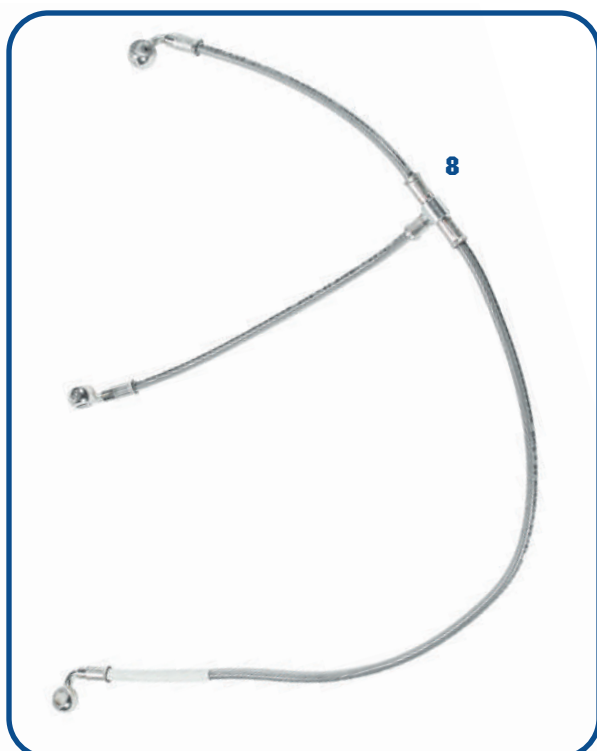

DIRECT DRIVE BRAKE SYSTEM

SHIFTER BRAKE SYSTEM

REAR BRAKE SYSTEM

EX	CODE	ITEM	€
1	LK0312 LKF14	LKF14 REAR BRAKE CALIPER	
2	LK31B LKF14	KK-R REAR BRAKE CALIPER SUPPORT PLATE	
3	LK031B LKF14 1	KK-R CALIPER SUPPORT PLATE SPACER	
4	LK061B 8X30	8X30 VTCE SCREW	
5	LK061C 8X50	8X50 TE SCREW	
6	LK061E 3	3MM C WASHER	
7	LK061B 8X45	8X45 VTCE SCREW	
8	LK030K 100 KK-R	REAR BRAKE HOSE	