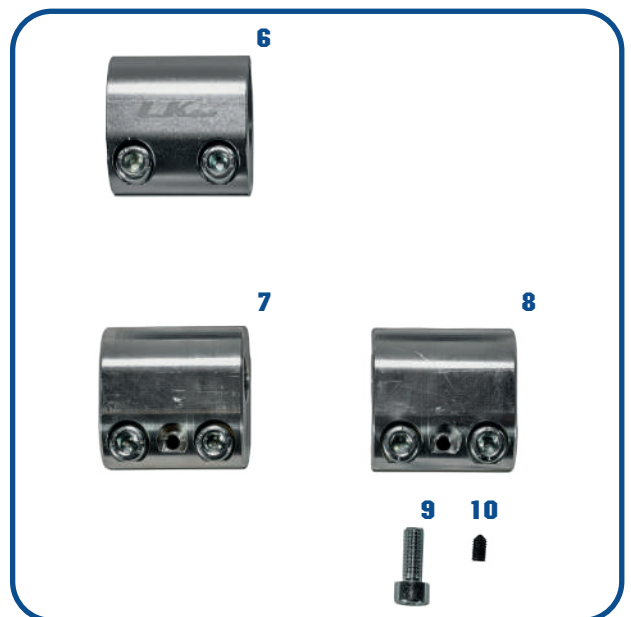

Lenzokart[®]
HIGH PERFORMANCE TECHNOLOGIES

LK line
CATALOG / PRICE LIST
KK-RAMSES

CHASSIS.....	2,3
STABILIZER BARS.....	4
LENZOKART BODYWORKS / SUPPORTS.....	5;6
REAR PROTECTION.....	7
FUEL TANK.....	8
LENZOKART STICKERS KIT / FLOOR PLATE.....	9
AXLE BEARINGS SUPPORTS / BEARINGS.....	10
CHAIN STRETCHER.....	11
K2 EXHAUST SILENCER SUPPORT.....	12
OK-OKJ EXHAUST SILENCER SUPPORT.....	13
AXLES.....	14
BRAKE SYSTEMS.....	15
REAR BRAKE SYSTEM.....	16
REAR CALIPER ASSEMBLED VIEW.....	17
FRONT BRAKE SYSTEM.....	18
FRONT BRAKE CALIPER ASSAMBLLED VIEW.....	19
BRAKE PUMP.....	20
DIRECT DRIVE / SHIFTER BRAKE PUMP SCREWS KIT.....	21
BRAKE SYSTEM CONTROL.....	22
BRAKE DISCS.....	23
REAR / FRONT DISC HOLDERS.....	24
REAR SPROCKET CARRIERS.....	25
PEDALS SYSTEM.....	26
RETRACTED PEDALS SYSTEM.....	27
FEET SUPPORT.....	28
STEERING SYSTEM.....	29
STEERING WHEEL / STEERING WHEEL HUB / CLUTCH LEVER.....	30
STEERING COLUMN.....	31
STUB-AXLES.....	32
STUB AXLE ASSEMBLED VIEW.....	33
GEAR LEVER.....	34
REAR HUBS.....	35
FRONT HUBS.....	36
SEATS.....	37
LEAD BALLASTS.....	38
CHAIN PROTECTION.....	39
RIMS.....	40

CHASSIS

EX	CODE	ITEM	€
	LK003C KK	KK OK-OKJ COMPLETE CHASSIS TUBE Ø30	
	LK003C KK Z	KK KZ COMPLETE CHASSIS TUBE Ø30	
	LK003C RAMSES	OK-OKJ COMPLETE CHASSIS TUBE Ø32	
	LK003C RAMSES KZ	KZ COMPLETE CHASSIS TUBE Ø32	

CHASSIS

EX	CODE	ITEM	€
1	LK003KK 1	KK DIRECT DRIVE BARE FRAME	
2	LK003KK 2	KK SHIFTER BARE FRAME	
3	LK003R 1	RAMSES DIRECT DRIVE BARE FRAME	
4	LK003R 2	RAMSES SHIFTER BARE FRAME	

STABILIZER BARS

EX	CODE	ITEM	€
1	LK17S 1	ROUND FRONT STABILIZER BAR	
2	LK17S TM	ROUND SOFT FRONT STABILIZER BAR	
3	LK17S NY	ROUND NYLON FRONT STABILIZER BAR	
4	LK17S PS	FLAT FRONT STABILIZER BAR	
5	LK17S EL	ELLIPTICAL FRONT STABILIZER BAR	
6	LK0440 T	FRONT STABILIZER BAR CLAMP	
7	LK0440 D EL	ELLIPTICAL STABILIZER BAR CLAMP R	
8	LK0440 S EL	ELLIPTICAL STABILIZER BAR CLAMP L	
9	LK061B BX20	8X20 VTCE SCREW	
10	LK061H 6X10	6X10 GRUB SCREW	