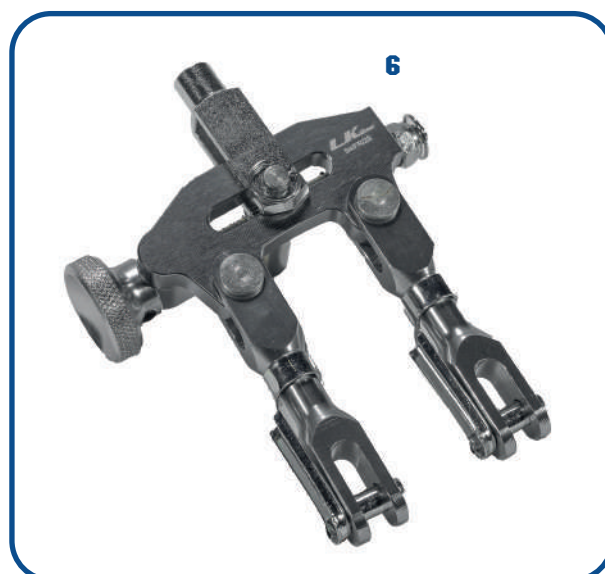

BRAKE PUMP ASSEMBLED VIEW

DIRECT DRIVE BRAKE PUMP SCREWS KIT

EX	CODE	ITEM	€
1	LK061B 6X55	6X55 VTCE SCREW	
2	LK007N 5	5MM SPACER	
3	LK007N 10	10MM SPACER	
4	LK061D FLAN	M6 SELF-LOCKING FLANGED NUT	

SHIFTER BRAKE PUMPS SCREW KIT

EX	CODE	ITEM	€
1	LK061B 6X75	6X75 VTCE SCREW	
2	LK007N 6	BRAKE PUMPS SPACER	
3	LK061D FLAN	M6 SELF-LOCKING FLANGED NUT	

BRAKE SYSTEM CONTROL

EX	CODE	ITEM	€
1	LK029V	FORK BLOCK	
2	LK029S	BRAKE CONTROL ROD FORK	
3	LK061D 6	M6 NUT	
4	LK029E	6X360 BRAKE CONTROL ROD	
	LK029E 320	6X320 BRAKE CONTROL ROD	
	LK029E 400	6X400 BRAKE CONTROL ROD	
	LK029E 450	6X450 BRAKE CONTROL ROD	
	LK029E 470	6X470 BRAKE CONTROL ROD	
5	LK029W 1	BRAKE SAFETY CABLE	
6	LK029D 2008	BRAKING DISTRIBUTOR	