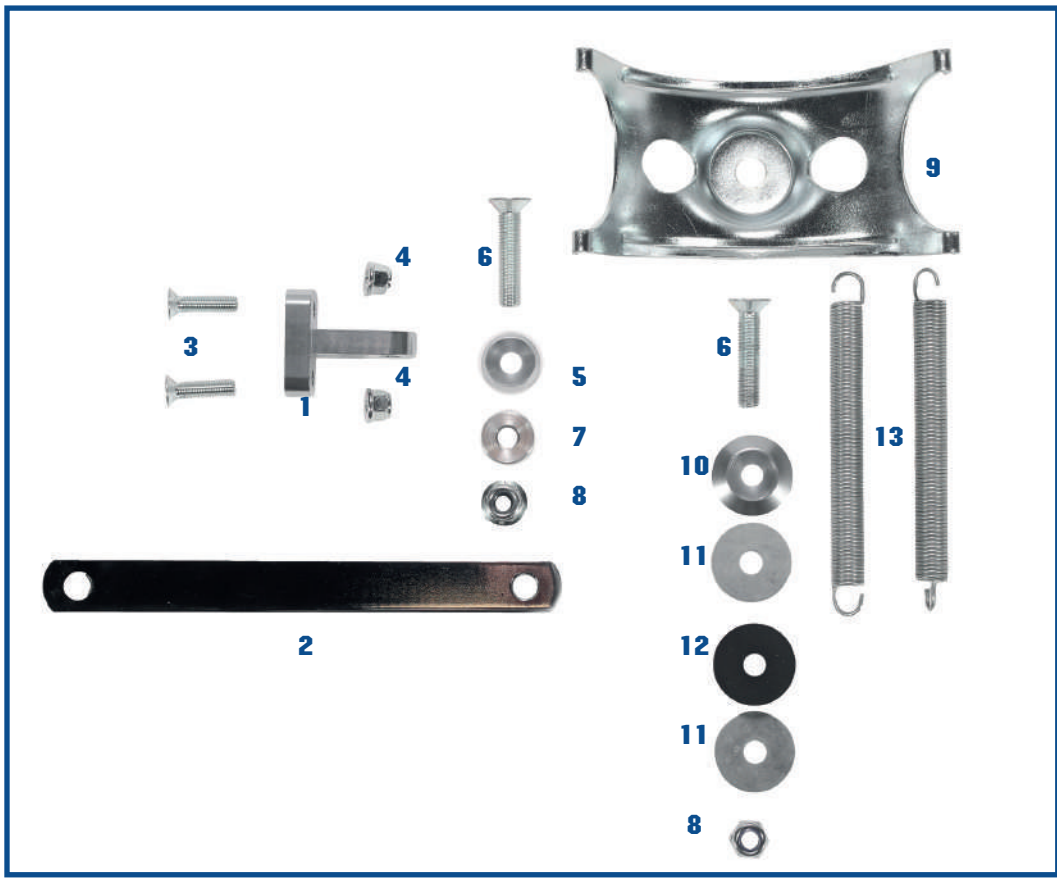

KZ EXHAUST SILENCER SUPPORT

EX	CODE	ITEM	€
1	LK041R 1	EXHAUST SILENCER BRACKET	
2	LK041T 1	LONG PLATE EXTENSION HOLDER	
3	LK061A 6X25	6X35 VSP SCREW	
4	LK061D FLAN	M6 SELF-LOCKING FLANGED NUT	
5	LK020D T	8X22 ALLUMINIUM COUNTERSUNK WASHER	
6	LK061A 8X40	8X40 VSP SCREW	
7	LK040X 4	10MM SPACER	
8	LK061D 8AUT.F	M8 SELF-LOCKING FLANGED NUT	
9	LK041F	EXHAUST SILENCER CRADLE HOLDER	
10	LK020A T	8X30 ALLUMINIUM COUNTERSUNK WASHER	
11	LK061E 10X30	10X30 WASHER	
12	LK041Q	30X8 RUBBER	
13	LK035M	EXHAUST SILENCER CRADLE SPRING	
14	LK041R KIT	KZ R/L EXHAUST SILENCER SUPPORT KIT	

14