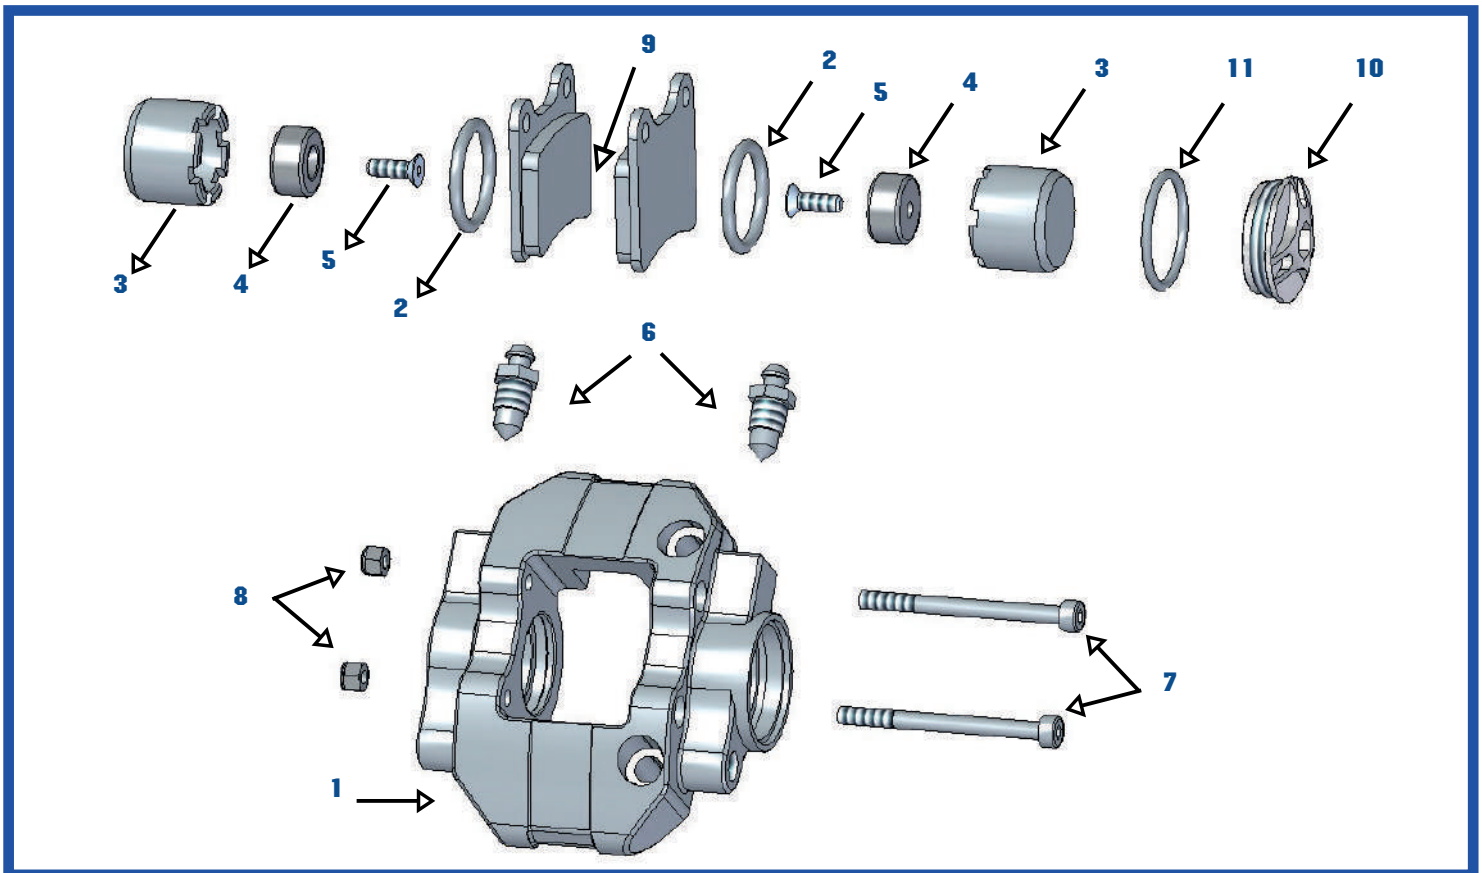

REAR CALIPER ASSAMBLED VIEW

EX	CODE	ITEM	€
1	LK031B C LKF14	LKF14 REAR BRAKE CALIPER BODY	
2	LK039E 22	NBR 70 29,75X3X53 O-RING	
3	LK031G LKF14	LKF14 REAR BRAKE CALIPER PISTON	
4	LK031S 5	20X10 MAGNET	
5	LK061A 4X12	4X12 VSP SCREW	
6	LK0322	M 10X1 VENT	
7	LK061B 5X70	5X70 VTCE SCREW	
8	LK061D SAUT	M5 HIGH SELF-LOCKING FLANGED NUT	
9	LK031J LKF14	MEDIUM LKF14 REAR BRAKE PAD	
9	LK031J LKF14 SOFT	SOFT LKF14 REAR BRAKE PAD	
9	LK031J LKF14 HARD	HARD LKF14 REAR BRAKE PAD	
10	LK031Z TAPPO	REAR BRAKE CALIPER CAP	
11	LK039E 10	32,92 X 2,62 O-RING	
12	LK031Z KIT F14	REAR CALIPER SEAL REBUILDING KIT