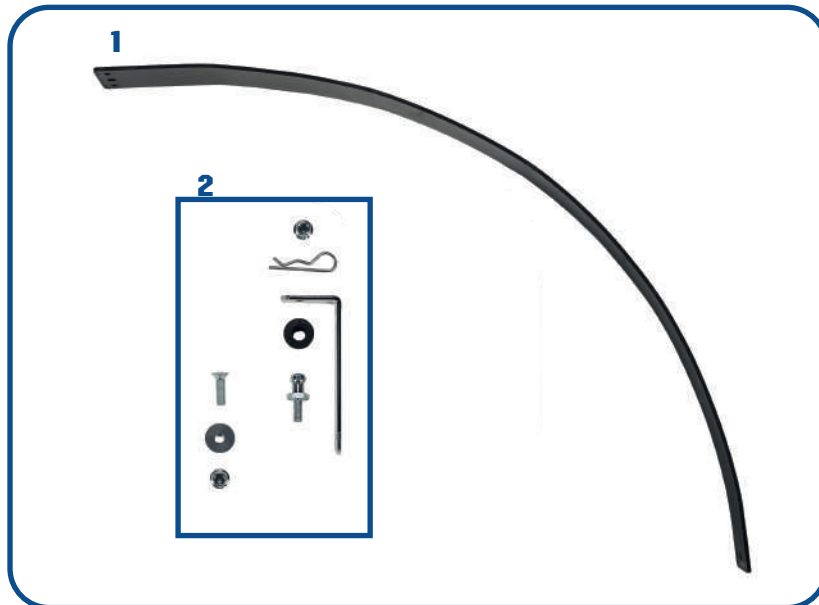

CHAIN PROTECTION

EX	CODE	ITEM	€
1	LK038A	CHAIN GUARD	
2	LK038H	COMPLETE CHAIN GUARD COVER	
3	LK038P	COMPLETE CHAIN COVER	
4	LK038L 1	COMPLETE CHAIN GUARD HOLDER BRACKET