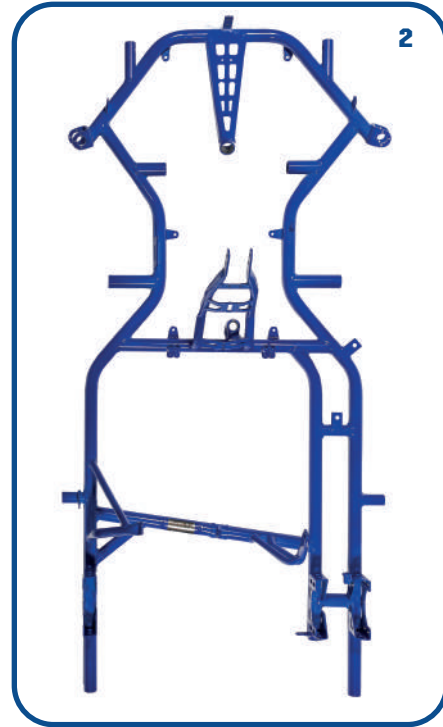

Lenzokart[®]
HIGH PERFORMANCE TECHNOLOGIES

LK line
CATALOG / PRICE LIST
KK-RAMSES

CHASSIS.....	2,3
STABILIZER BARS.....	4
LENZOKART BODYWORKS / SUPPORTS.....	5;6
REAR PROTECTION.....	7
FUEL TANK.....	8
LENZOKART STICKERS KIT / FLOOR PLATE.....	9
AXLE BEARINGS SUPPORTS / BEARINGS.....	10
CHAIN STRETCHER.....	11
K2 EXHAUST SILENCER SUPPORT.....	12
OK-OKJ EXHAUST SILENCER SUPPORT.....	13
AXLES.....	14
BRAKE SYSTEMS.....	15
REAR BRAKE SYSTEM.....	16
REAR CALIPER ASSEMBLED VIEW.....	17
FRONT BRAKE SYSTEM.....	18
FRONT BRAKE CALIPER ASSAMBLLED VIEW.....	19
BRAKE PUMP.....	20
DIRECT DRIVE / SHIFTER BRAKE PUMP SCREWS KIT.....	21
BRAKE SYSTEM CONTROL.....	22
BRAKE DISCS.....	23
REAR / FRONT DISC HOLDERS.....	24
REAR SPROCKET CARRIERS.....	25
PEDALS SYSTEM.....	26
RETRACTED PEDALS SYSTEM.....	27
FEET SUPPORT.....	28
STEERING SYSTEM.....	29
STEERING WHEEL / STEERING WHEEL HUB / CLUTCH LEVER.....	30
STEERING COLUMN.....	31
STUB-AXLES.....	32
STUB AXLE ASSEMBLED VIEW.....	33
GEAR LEVER.....	34
REAR HUBS.....	35
FRONT HUBS.....	36
SEATS.....	37
LEAD BALLASTS.....	38
CHAIN PROTECTION.....	39
RIMS.....	40

CHASSIS

EX	CODE	ITEM	€
	LK003C KK	KK OK-OKJ COMPLETE CHASSIS TUBE Ø30	
	LK003C KK Z	KK KZ COMPLETE CHASSIS TUBE Ø30	
	LK003C RAMSES	OK-OKJ COMPLETE CHASSIS TUBE Ø32	
	LK003C RAMSES KZ	KZ COMPLETE CHASSIS TUBE Ø32	

CHASSIS

EX	CODE	ITEM	€
1	LK003KK 1	KK DIRECT DRIVE BARE FRAME	
2	LK003KK 2	KK SHIFTER BARE FRAME	
3	LK003R 1	RAMSES DIRECT DRIVE BARE FRAME	
4	LK003R 2	RAMSES SHIFTER BARE FRAME	

STABILIZER BARS

EX	CODE	ITEM	€
1	LK17S 1	ROUND FRONT STABILIZER BAR	
2	LK17S TM	ROUND SOFT FRONT STABILIZER BAR	
3	LK17S NY	ROUND NYLON FRONT STABILIZER BAR	
4	LK17S PS	FLAT FRONT STABILIZER BAR	
5	LK17S EL	ELLIPTICAL FRONT STABILIZER BAR	
6	LK0440 T	FRONT STABILIZER BAR CLAMP	
7	LK0440 D EL	ELLIPTICAL STABILIZER BAR CLAMP R	
8	LK0440 S EL	ELLIPTICAL STABILIZER BAR CLAMP L	
9	LK061B BX20	8X20 VTCE SCREW	
10	LK061H 6X10	6X10 GRUB SCREW	