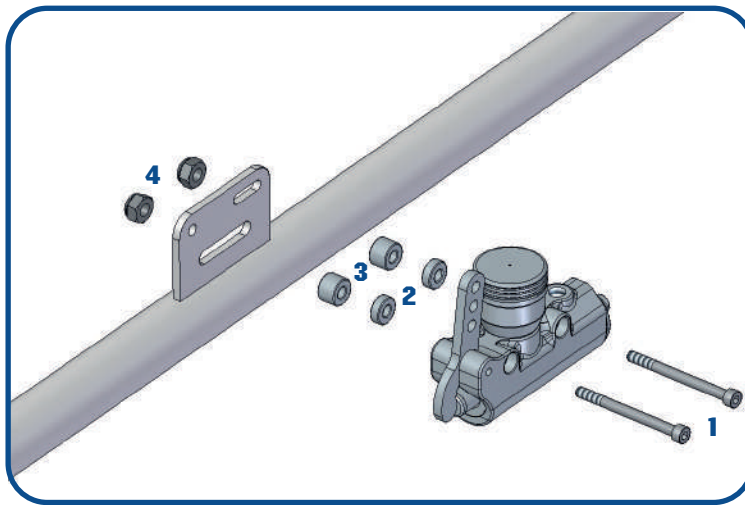

BRAKE PUMP ASSEMBLED VIEW

DIRECT DRIVE BRAKE PUMP SCREWS KIT

EX	CODE	ITEM	€
1	LK061B 6X55	6X55 VTCE SCREW	
2	LK007N 5	5MM SPACER	
3	LK007N 10	10MM SPACER	
4	LK061D FLAN	M6 SELF-LOCKING FLANGED NUT	

SHIFTER BRAKE PUMPS SCREW KIT