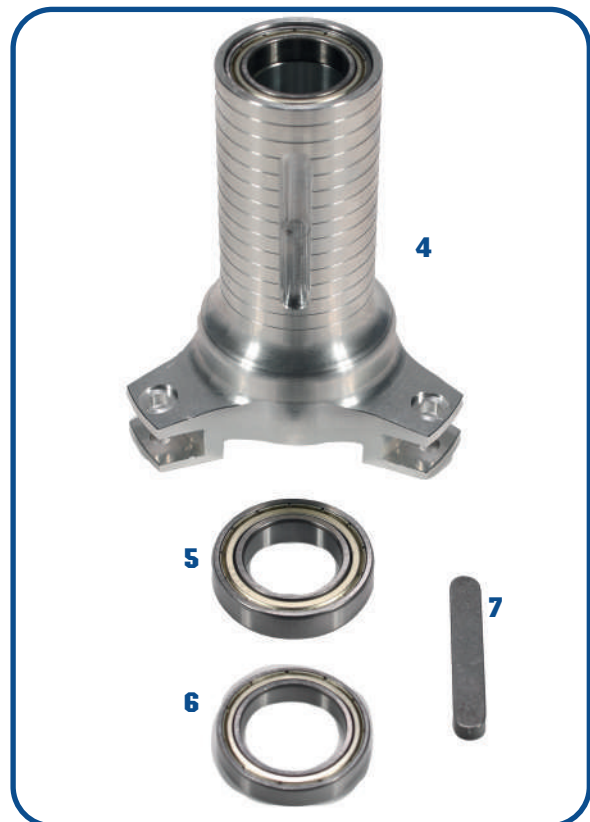

REAR/FRONT DISC HOLDERS

EX	CODE	ITEM	€
1	LK023E KK-R	D.50 REAR FLOATING DISC HOLDER	
2	LK061B 8X30	8X30 VTCE SCREW	
3	LK061E 8Z	M8 KNURLED WASHER	
4	LK023E LKF8 42	FRONT BRAKE DISC HOLDER HUB	
5	LK026Q	FRONT BRAKE DISC HOLDER HUB BEARING	
6	LK026P	6805 BEARING	
7	LK021G 1	8X5X50 AXLE KEY