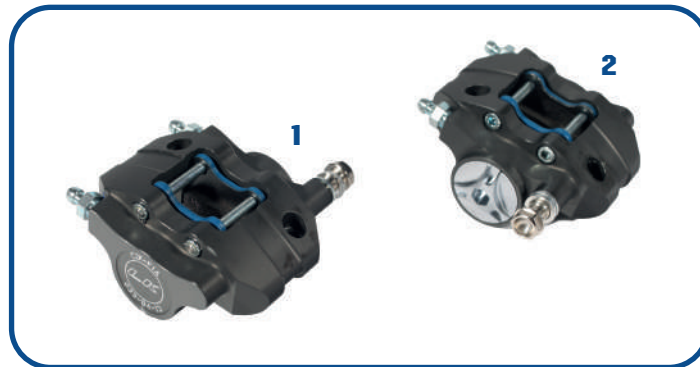

FRONT BRAKE SYSTEM

EX	CODE	ITEM	€
1	LK032X S LKF13	L FRONT BRAKE CALIPER	
2	LK032X D LKF13	R FRONT BRAKE CALIPER	
3	LK032A SX	L FRONT BRAKE CALIPER SUPPORT	
4	LK032A DX	R FRONT BRAKE CALIPER SUPPORT	
5	LK061B 6X35	6X35 VTCE SCREW	
6	B,04,094,A	6X14 PIN	
7	LK061H 6X10	6X10 GRUB SCREW	
8	LK061B 6X30	6X30 VTCE SCREW	
9	LK030K KZ KK-R	FRONT BRAKE HOSE