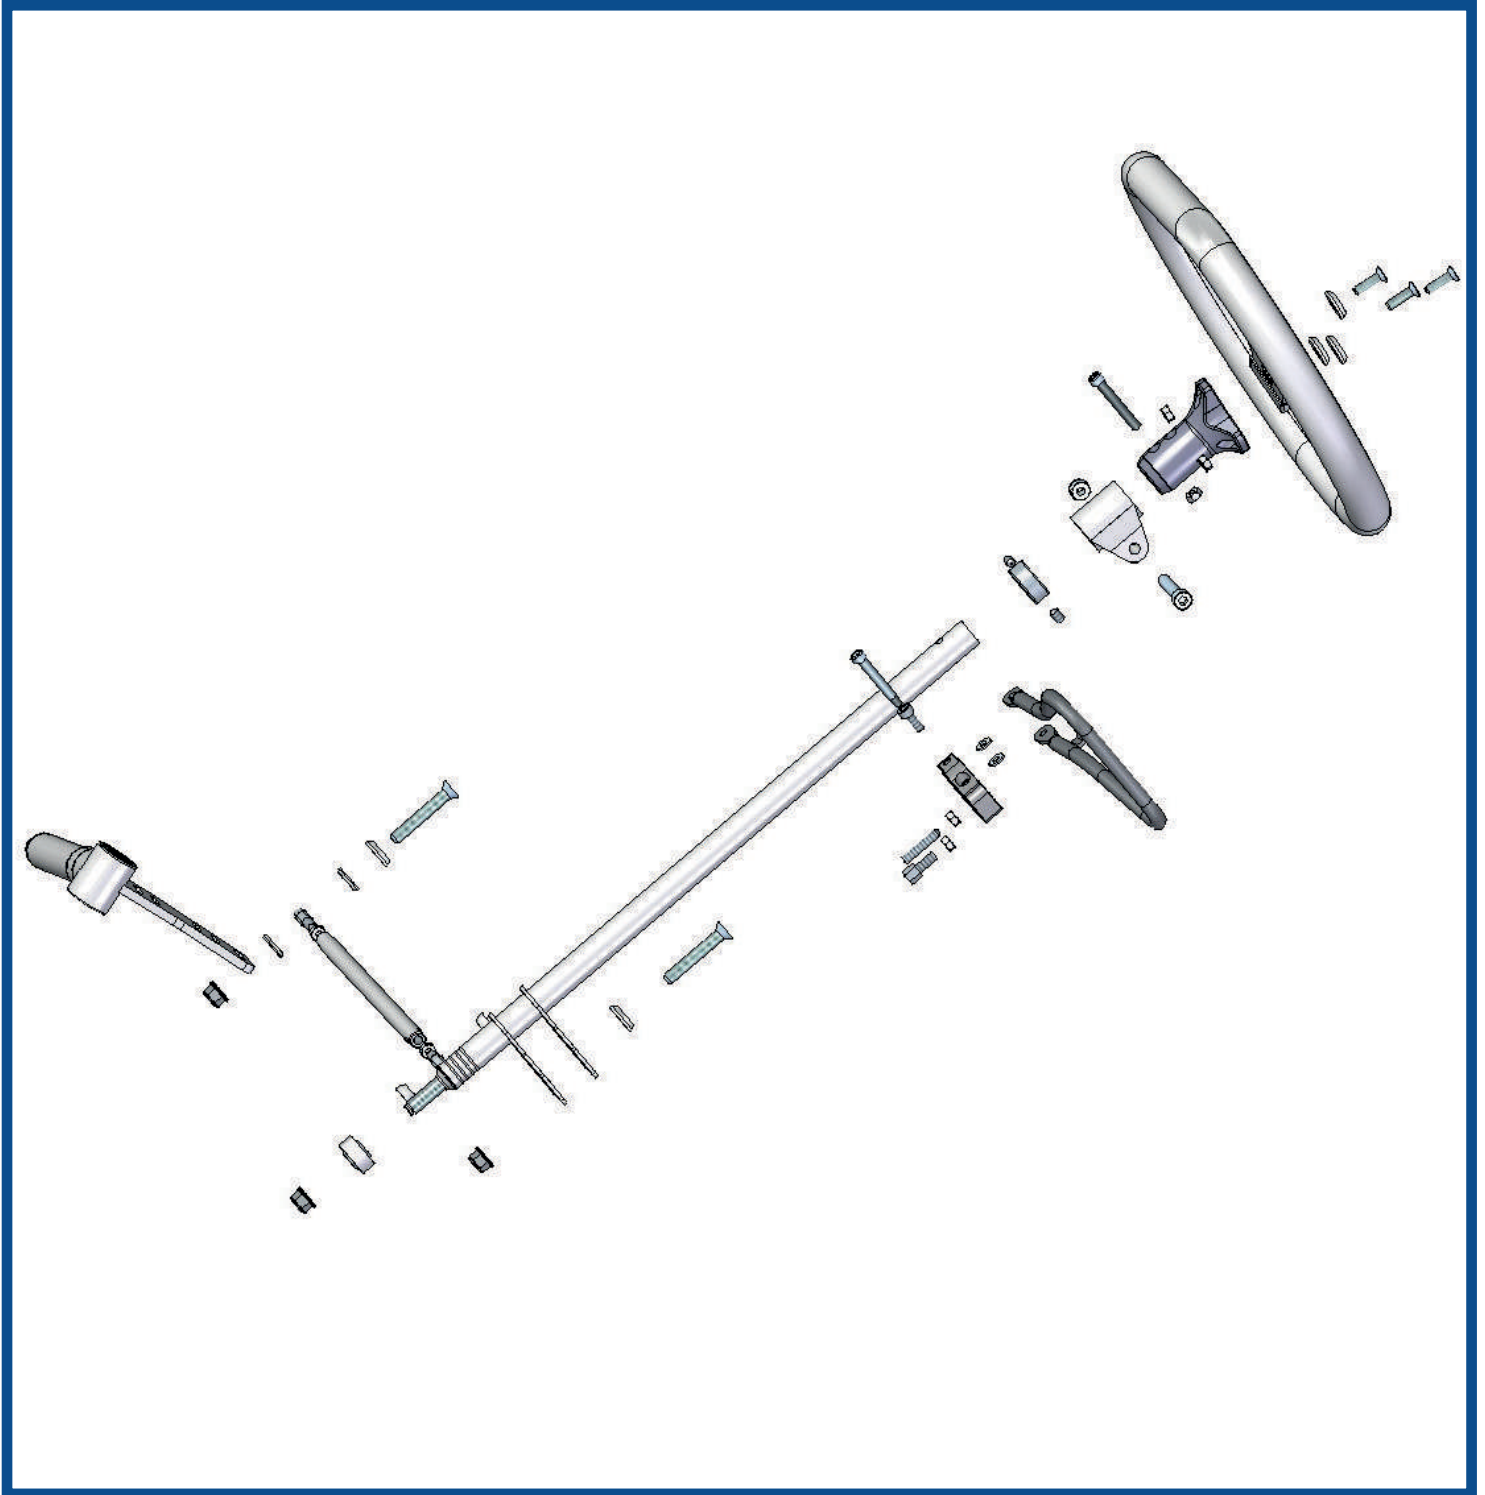

STEERING SYSTEM

STEERING WHEEL/STEERING WHEEL HUB/CLUTCH LEVER

EX	CODE	ITEM	€
1	LK016P IN NAT	INCLINED STEERING WHEEL HUB	
2	LK061B 6X35	6X35 VTCE SCREW	
3	LK061D FLAN	M6 SELF-LOCKING FLANGED NUT	
4	LK061A 6X25	6X16 VSP SCREW	
5	LK020E T	6X19 ALLUMINIUM COUNTERSUNK WASHER	
6	LK016R 2017	CLUTCH LEVER	
7	LK016R 3	CLUTCH LEVER SUPPORT	
8	LK061D 6	M6 NUT	
9	LK036G	D.6 CLUTCH CABLE ADJUSTER	
10	B.05.004.A	6X35 GRUB SCREW	
11	LK061B 6X20	6X20 VTCE SCREW	
12	LK0610 M5 6X40	MS 6X40 GROUND SCREW	
13	B.12.025.A 6X12X1	6X12X1 SHIM WASHER	
14	LK014F 1	LENZOKART STEERING WHEEL