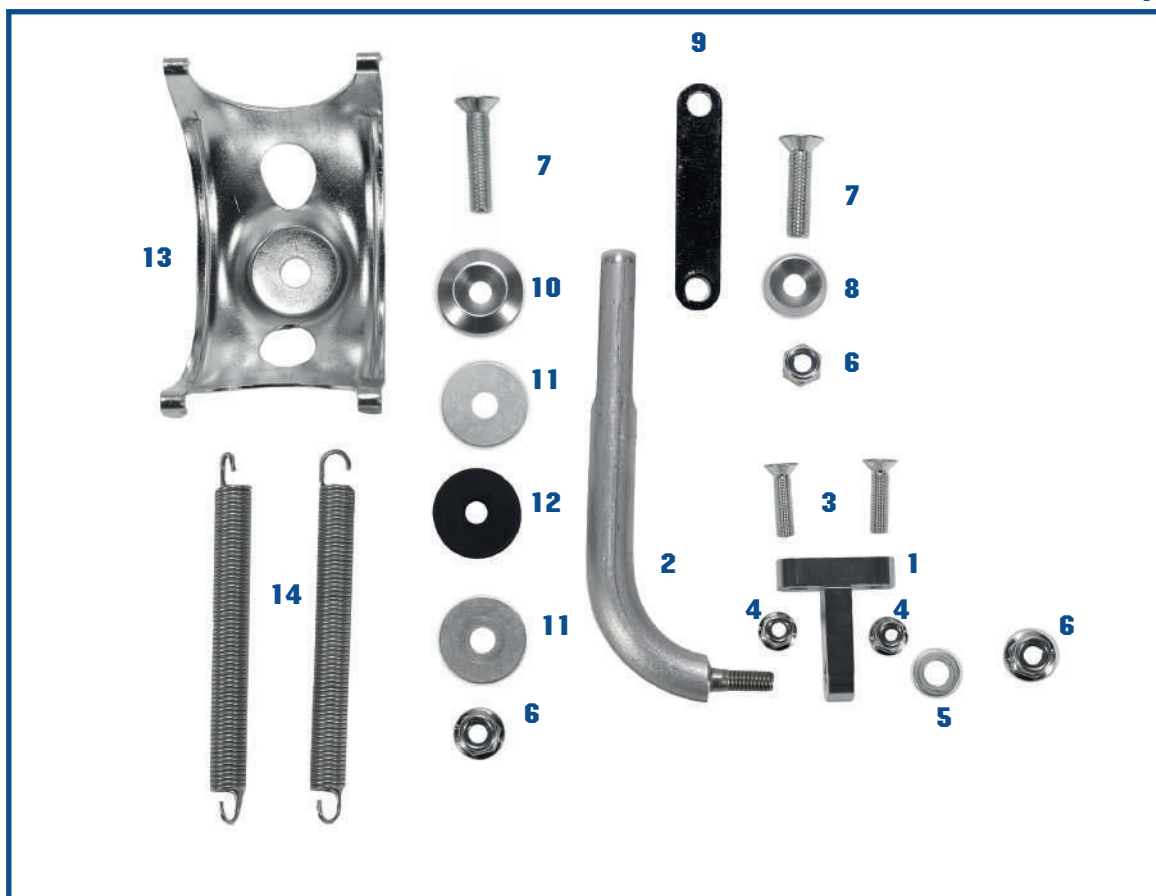

CHAIN STRETCHER

EX	CODE	ITEM	€
1	LK037F K	LK CHAIN STRETCHER PLATE	
2	LK061A 6X25	6X25 VSP SCREW	
3	LK061D FLAN	M6 SELF-LOCKING FLANGED NUT	
4	LK037H	10X90 LK CHAIN STRETCHER SCREW	
5	LK037H 1	10X120 LK CHAIN STRETCHER SCREW	

KZ EXHAUST SILENCER SUPPORT

EX	CODE	ITEM	€
1	LK041R 1	EXHAUST SILENCER BRACKET	
2	LK041T 1	LONG PLATE EXTENSION HOLDER	
3	LK061A 6X25	6X35 VSP SCREW	
4	LK061D FLAN	M6 SELF-LOCKING FLANGED NUT	
5	LK020D T	8X22 ALLUMINIUM COUNTERSUNK WASHER	
6	LK061A 8X40	8X40 VSP SCREW	
7	LK040X 4	10MM SPACER	
8	LK061D 8AUT.F	M8 SELF-LOCKING FLANGED NUT	
9	LK041F	EXHAUST SILENCER CRADLE HOLDER	
10	LK020A T	8X30 ALLUMINIUM COUNTERSUNK WASHER	
11	LK061E 10X30	10X30 WASHER	
12	LK041Q	30X8 RUBBER	
13	LK035M	EXHAUST SILENCER CRADLE SPRING	
14	LK041R KIT	KZ R/L EXHAUST SILENCER SUPPORT KIT	

15

AXLES

EX	CODE	ITEM	€
1	LK021Y 12	T F3 100/125 L=1020 AXLE	
	LK021Y 11	T F3 100/125 L=1030 AXLE	
	LK021P 10	T F4 100/125 L=1020 AXLE	
	LK021P 9	T F4 100/125 L=1030 AXLE	
	LK021Z 9	T F5 100/125 L=1020 AXLE	
	LK021Z 9 BOCC	T F5 100/125 L=1020 AXLE WITH BUSHING	
	LK021Z 8	T F5 100/125 L=1030 AXLE	
	LK021Z8 BOCC	T F5 100/125 L=1030 AXLE WITH BUSHING	
	LK021Q 5	F6 100/125 L=1020 AXLE	
	LK021Q 7	F6 100/125 L=1030 AXLE	
	LK021Q 9	T F6 100/125 L=1020 AXLE	
	LK021Q 8	T F6 100/125 L=1030 AXLE	
	LK021R 6	T C6 100/125 L=1030 AXLE	
	LK021R 5	C6 100/125 L=1030 AXLE	
	LK021S 6	T C7 100/125 L=1030 AXLE	
	LK021T 5	T C8 100/125 L=1020 AXLE	
	LK021T 6	T C8 100/125 L=1030 AXLE	
	LK021W 1	F7 100 L=1020 AXLE	
	LK021W 2	F7 125 L=1020 AXLE	
	LK021W3	F8 100/125 L=1030 AXLE	
	LK021Z 12	F9 100/125 L=1020 AXLE	
LK021Z 13	F9 100/125 L=1030 AXLE		
LK021Z 13 BOCC	F9 100/125 L=1030 AXLE WITH BUSHING		
2	LK021U	THREE-PIN AXLE KEY	