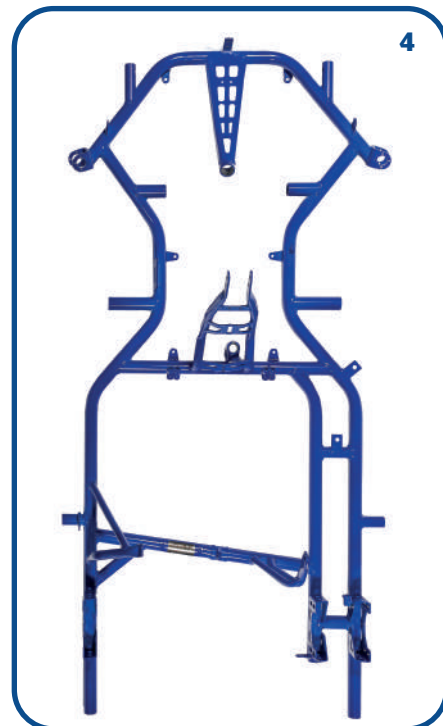

Lenzokart[®]
HIGH PERFORMANCE TECHNOLOGIES

LK line
CATALOG / PRICE LIST
KK-RAMSES

CHASSIS.....	2,3
STABILIZER BARS.....	4
LENZOKART BODYWORKS / SUPPORTS.....	5;6
REAR PROTECTION.....	7
FUEL TANK.....	8
LENZOKART STICKERS KIT / FLOOR PLATE.....	9
AXLE BEARINGS SUPPORTS / BEARINGS.....	10
CHAIN STRETCHER.....	11
K2 EXHAUST SILENCER SUPPORT.....	12
OK-OKJ EXHAUST SILENCER SUPPORT.....	13
AXLES.....	14
BRAKE SYSTEMS.....	15
REAR BRAKE SYSTEM.....	16
REAR CALIPER ASSEMBLED VIEW.....	17
FRONT BRAKE SYSTEM.....	18
FRONT BRAKE CALIPER ASSAMBLLED VIEW.....	19
BRAKE PUMP.....	20
DIRECT DRIVE / SHIFTER BRAKE PUMP SCREWS KIT.....	21
BRAKE SYSTEM CONTROL.....	22
BRAKE DISCS.....	23
REAR / FRONT DISC HOLDERS.....	24
REAR SPROCKET CARRIERS.....	25
PEDALS SYSTEM.....	26
RETRACTED PEDALS SYSTEM.....	27
FEET SUPPORT.....	28
STEERING SYSTEM.....	29
STEERING WHEEL / STEERING WHEEL HUB / CLUTCH LEVER.....	30
STEERING COLUMN.....	31
STUB-AXLES.....	32
STUB AXLE ASSEMBLED VIEW.....	33
GEAR LEVER.....	34
REAR HUBS.....	35
FRONT HUBS.....	36
SEATS.....	37
LEAD BALLASTS.....	38
CHAIN PROTECTION.....	39
RIMS.....	40

CHASSIS

EX	CODE	ITEM	€
	LK003C KK	KK OK-OKJ COMPLETE CHASSIS TUBE Ø30	
	LK003C KK Z	KK KZ COMPLETE CHASSIS TUBE Ø30	
	LK003C RAMSES	OK-OKJ COMPLETE CHASSIS TUBE Ø32	
	LK003C RAMSES KZ	KZ COMPLETE CHASSIS TUBE Ø32	

CHASSIS

EX	CODE	ITEM	€
1	LK003KK 1	KK DIRECT DRIVE BARE FRAME	
2	LK003KK 2	KK SHIFTER BARE FRAME	
3	LK003R 1	RAMSES DIRECT DRIVE BARE FRAME	
4	LK003R 2	RAMSES SHIFTER BARE FRAME	

STABILIZER BARS

EX	CODE	ITEM	€
1	LK17S 1	ROUND FRONT STABILIZER BAR	
2	LK17S TM	ROUND SOFT FRONT STABILIZER BAR	
3	LK17S NY	ROUND NYLON FRONT STABILIZER BAR	
4	LK17S PS	FLAT FRONT STABILIZER BAR	
5	LK17S EL	ELLIPTICAL FRONT STABILIZER BAR	
6	LK0440 T	FRONT STABILIZER BAR CLAMP	
7	LK0440 D EL	ELLIPTICAL STABILIZER BAR CLAMP R	
8	LK0440 S EL	ELLIPTICAL STABILIZER BAR CLAMP L	
9	LK061B BX20	8X20 VTCE SCREW	
10	LK061H 6X10	6X10 GRUB SCREW	