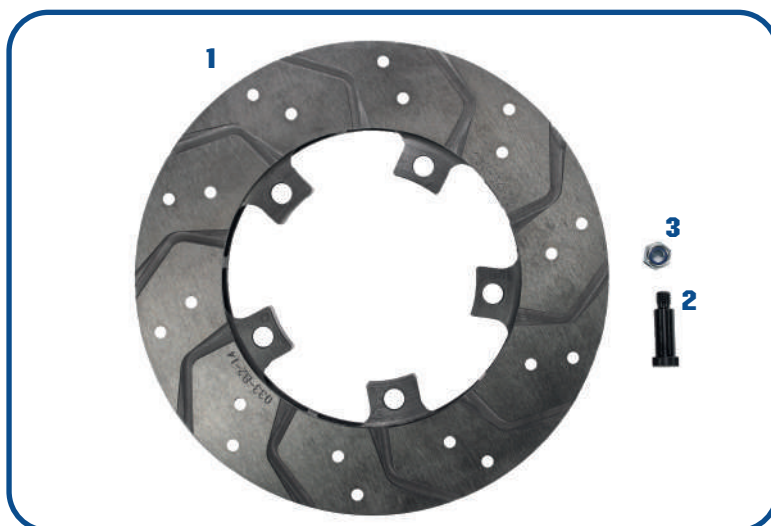

BRAKE DISCS

EX	CODE	ITEM	€
1	LK034F KK-R	FLOATING SELF-VENTILATED REAR BRAKE DISC	
2	LK023N	REAR BRAKE DISC HOLDER GROUND SCREW	
3	LK061D 6 AUT B	LOW SELF-LOCKING M6 NUT	
4	LK034R KK-R	FLOATING SELF-VENTILATED FRONT BRAKE DISC	
5	LK061D MSX16	M5 6X16 GROUND SCREW	
6	LK061D SAUT	M5 SELF-LOCKING NUT