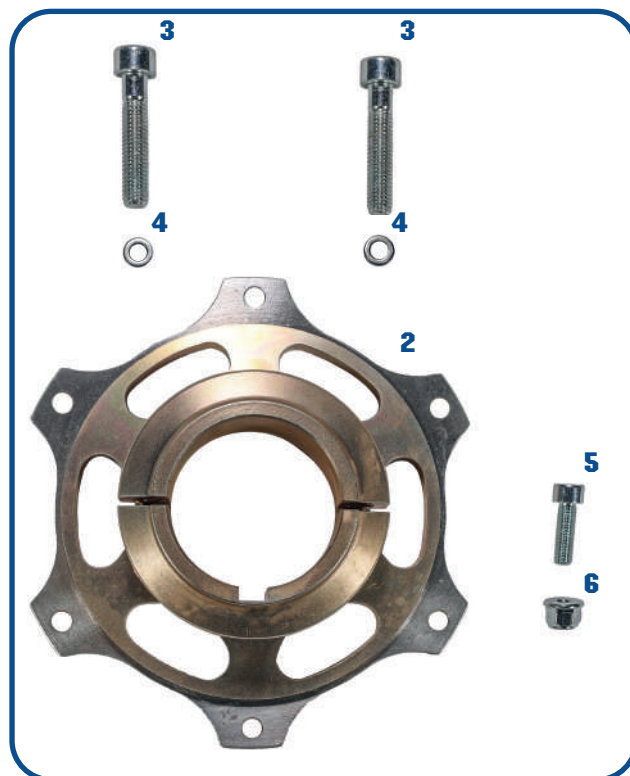

REAR SPROCKET CARRIERS

EX	CODE	ITEM	€
1	LK023F T	D.50 ALLUMINIUM REAR SPROCKET CARRIER	
2	LK023M	D.50 MAGNESIUM REAR SPROCKET CARRIER	
3	LK061B 8X40	8X40 VTCE SCREW	
4	LK061E 82	M8 KNURLED WASHER	
5	LK061B 6X22	6X22 VTCE SCREW	
6	LK061D FLAN	M6 SELF-LOCKING FLANGED NUT