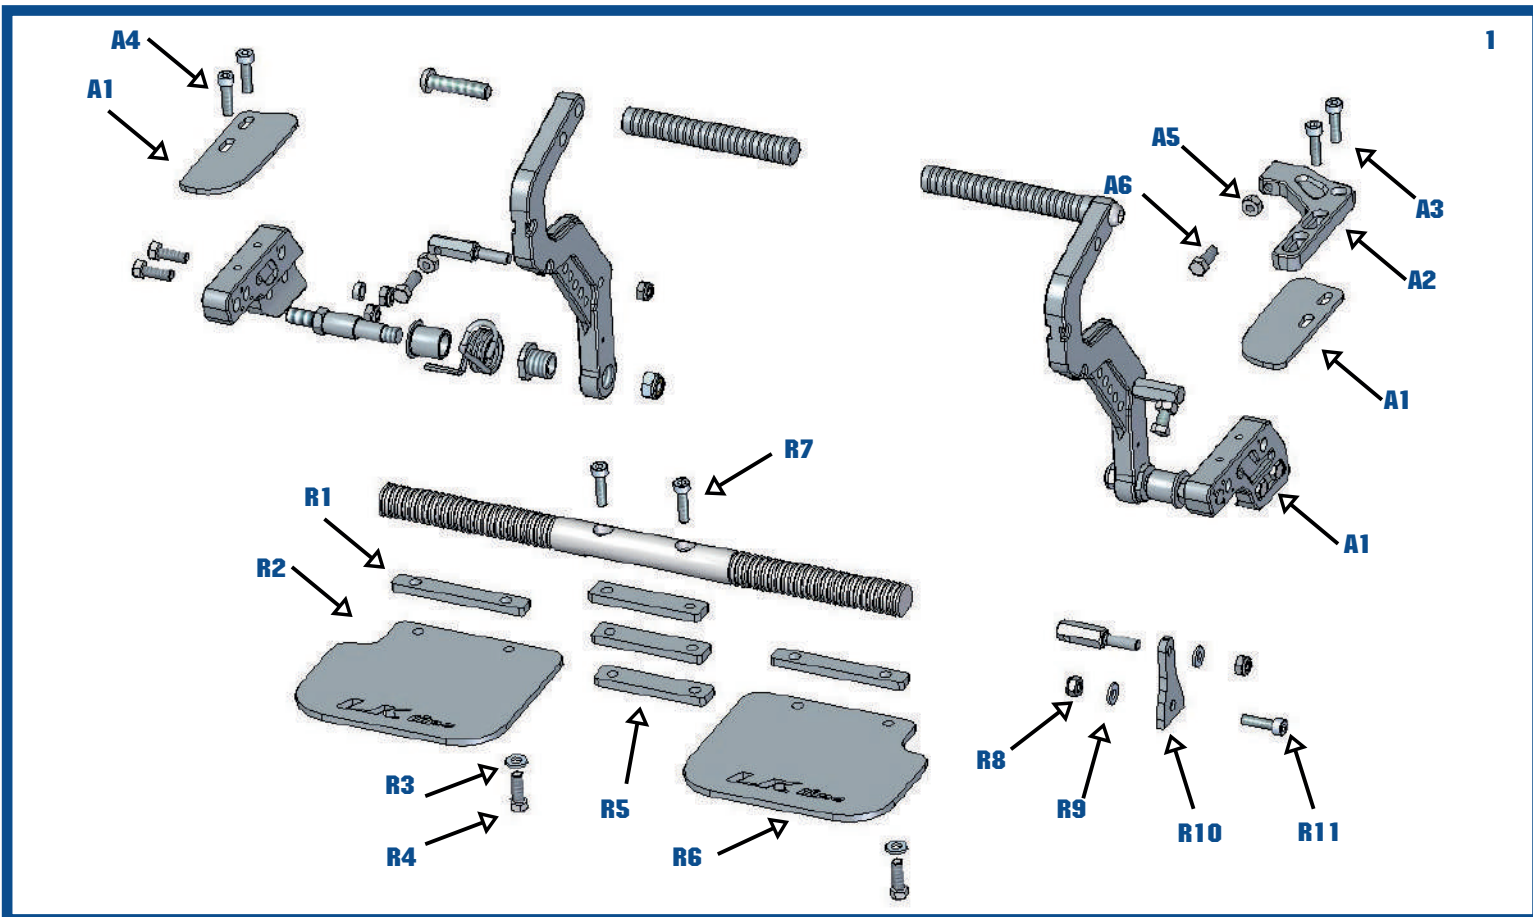

RETRACTED PEDALS SYSTEM

EX	CODE	ITEM	€
1	LK0070 KIT	COMPLETE RETRACTED PEDALS KIT	
A1	LK017V B	K1 PEDAL STOP	
A2	LK063H X1	PEDAL LIMIT SWITCH	
A3	B.06.031.A	5X14 VTCE SCREW	
A4	LK061B 5X12	5X12 VTCE SCREW	
A5	LK061D 6	M6 NUT	
A6	LK061B 6X40	6X40 VTCE SCREW	
R1	LK0070 L=80	L=80 FOOT SUPPORT PLATE LOWERING SPACER	
R2	LK007N L SX	LEFT LK LINE FOOT SUPPORT PLATE	
R3	LK061E 2	M6 KNURLED WASHER	
R4	LK061C 6X16	6X16 TE SCREW	
R5	LK0070 L=67	L=67 FOOT SUPPORT RISE SPACER	
R6	LK007N L DX	RIGHT LK LINE FOOT SUPPORT PLATE	
R7	LK061B 6X30	6X30 VTCE SCREW	
R8	LK061D 6AUT B	M6 LOW SELF-LOCKING NUT	
R9	LK061E 6	M6 WASHER	
R10	LK031U	D6 REGISTER PLATE	
R11	LK061B 6X20	6X20 VTCE SCREW