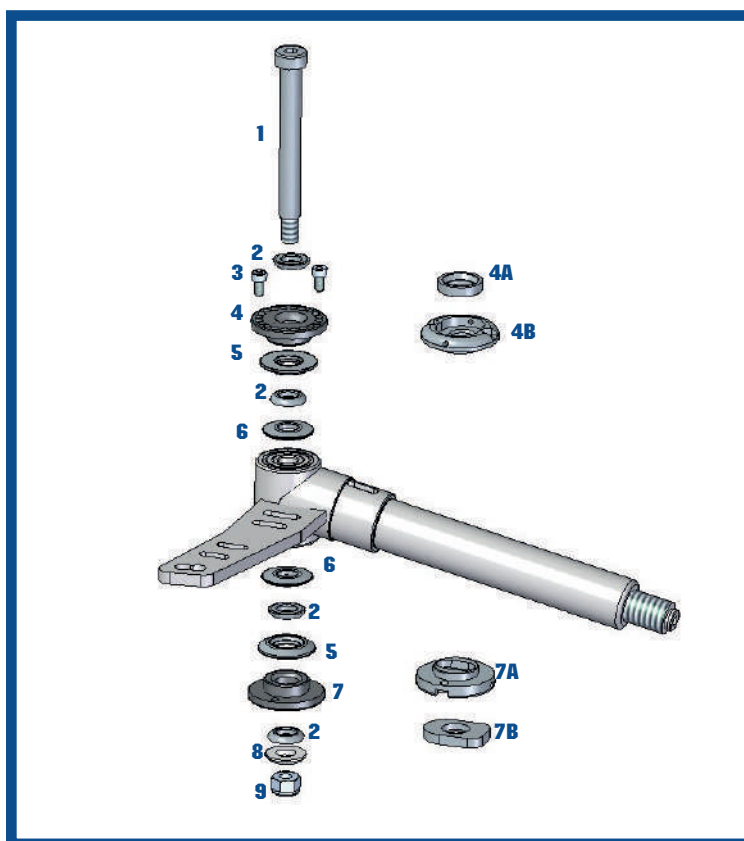

STUB-AXLE ASSEMBLED VIEW

EX	CODE	ITEM	€
1	LK019I 10X80	10X80 GROUND SCREW	
2	LK019L 10 2015	D.10 ECCENTRIC BUSHING JOINT	
3	LK061B 4X10	4X10 VTCE SCREW	
4	LK019E 1.5 2015	D22 1.5 ECCENTRIC BUSHING	
	LK019E 0.5 2015	D22 0.5 ECCENTRIC BUSHING	
	LK019E 1 2015	D22 1 ECCENTRIC BUSHING	
	LK019E 2.5 2015	D22 2.5 ECCENTRIC BUSHING	
	LK019E 3.9 2015	D22 3.9 ECCENTRIC BUSHING	
4A	LK019E SI	ADJUSTABLE CAMBER BUSHING	
4B	LK019E S2	ADJUSTABLE CAMBER PLATE	
5	LK019L 2015	ECCENTRIC BUSHING JOINT WASHER	
6	LK019E S5 3.8	H3.8 SPACER WASHER	
7	LK019E 2015	D.22 NEUTRAL BUSHING	
7A	LK019E S6	EASY CASTER PLATE	
7B	LK019E S7 0	CASTER 0°	
	LK019E S7 +1	CASTER 1°	
	LK019E S7 +2	CASTER 2°	
	LK019E S7 +3	CASTER 3°	
	LK019E S7 +4	CASTER 4°	
8	LK061E 3 F10	D10 3MM C WASHER	
9	LK061D 8AUT.F	M8 SELF-LOCKING FLANGED NUT