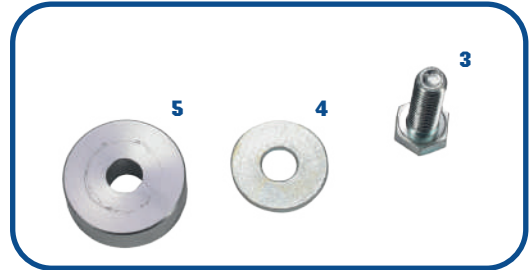

FUEL TANK

EX	CODE	ITEM	€
1	LK0120	8,5 FUEL TANK	
2	LK012F	RECOVERY TANK KIT	
3	LK061C 8X30	8X30 SCREW	
4	LK061E 8X24	8X24 WASHER	
5	LK015N T	5MM SEAT SPACER	
6	LK012S	TANK BREATHER