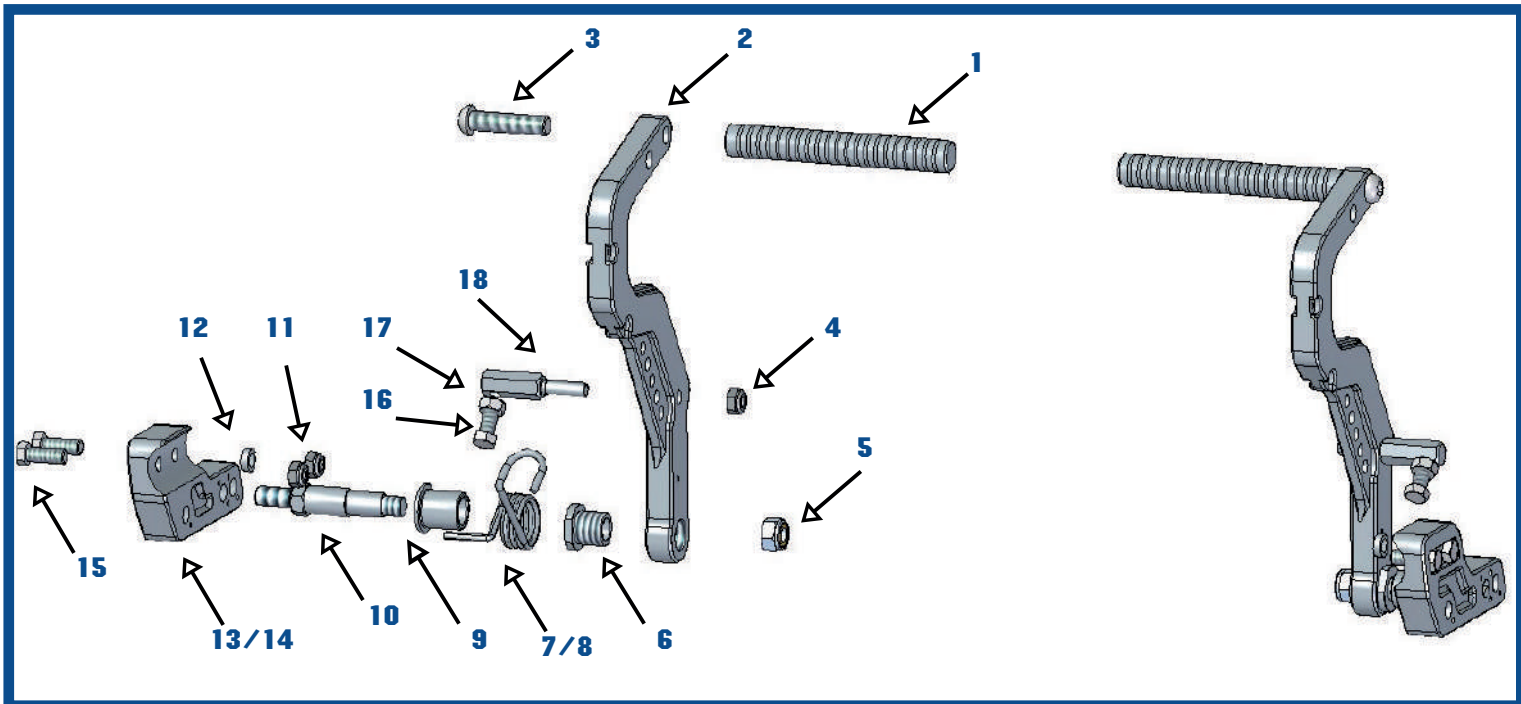

PEDALS SYSTEM

EX	CODE	ITEM	€
1	LK017K 2	BODY PEDAL FEET SUPPORT	
2	LK017K 1	R-L BODY PEDAL	
3	LK061P 8X35	8X35 ROUNDED SCREW	
4	LK061D 6AUT B	M6 LOW SELF-LOCKING NUT	
5	LK061D AUT B	M8 LOW SELF-LOCKING NUT	
6	LK017V B.A KK-R	KK-R STEEL PEDAL PIN BUSHING	
7	LK035N 1	R-PEDAL RETURN SPRING	
8	LK035N 2	L-PEDAL RETURN SPRING	
9	LK017V B KK-R	KK-R ALLUMINIUM PEDAL PIN BUSHING	
10	LK017V KK-R	KK-R PEDAL PIN	
11	LK061D 6AUT B	M6 LOW SELF-LOCKING NUT	
12	LK019G 3.2	KK-R PEDAL HOLDER WASHER	
13	LK063H XA	R-PEDAL HOLDER	
14	LK063H XF	L-PEDAL HOLDER	
15	LK061B 6X35	6X35 TE SCREW	
16	LK061C 6X40	6X40 TE SCREW	
17	LK061D 6	M6 NUT	
18	LK036G 4	PEDAL REGISTER	
19	LK017L A/F K1	COMPLETE PEDAL